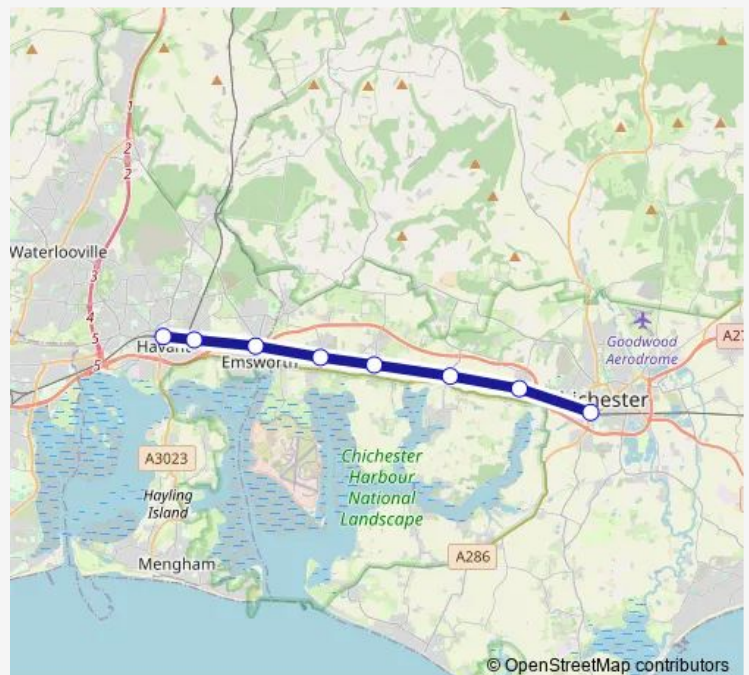

### Direction

Havant — Chichester

8 stops

[Open route schedule](#)

Havant

Warblington

Emsworth

Southbourne

### Route schedule

Havant — Chichester

Monday —

Tuesday —

Wednesday —

Thursday —

Friday —

Saturday 05:45-23:52

### Route info

Direction: Havant

Stops: 8

Trip Duration: 0 hour 20 min

Southern — Havant - Chichester

**Direction**

Chichester — Havant

4 stops

[Open route schedule](#)

Chichester

Southbourne

Emsworth

Havant