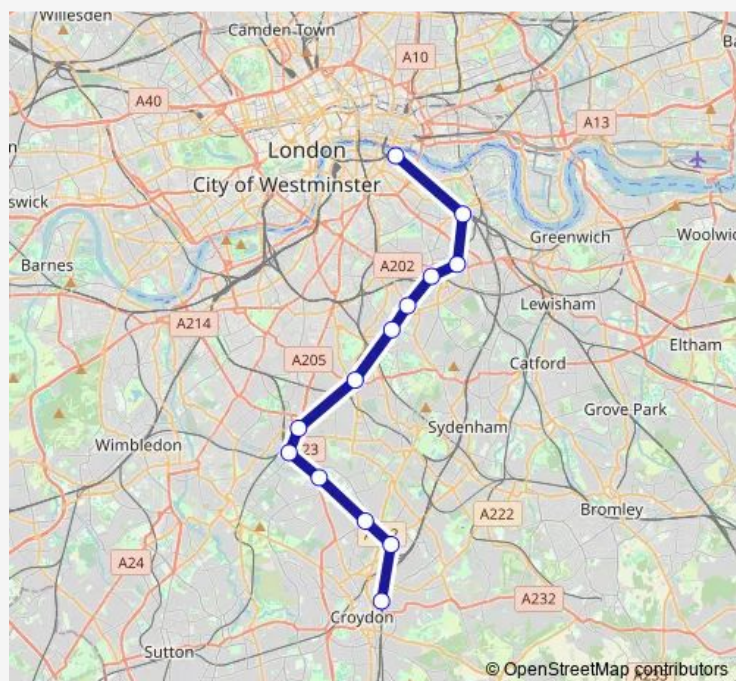

Rail Southern London Bridge - East Croydon

[Go to website](#)

Direction

London Bridge — West Croydon

13 stops

[Open route schedule](#)

- London Bridge
- South Bermondsey
- Queens Road Peckham
- Peckham Rye
- East Dulwich
- North Dulwich
- Tulse Hill
- Streatham
- Streatham Common
- Norbury
- Thornton Heath
- Selhurst
- West Croydon

Route schedule

London Bridge — West Croydon

Monday	—
Tuesday	—
Wednesday	—
Thursday	—
Friday	—
Saturday	—
Sunday	07:18-23:17

Route info

Direction: London Bridge

Stops: 13

Trip Duration: 0 hour 40 min

Southern — London Bridge - East Croydon

Direction

London Bridge — East Croydon

11 stops

[Open route schedule](#)

London Bridge

South Bermondsey

Queens Road Peckham

Peckham Rye

Route info

Direction: London Bridge

Stops: 10

Trip Duration: 0 hour 38 min

Direction

London Bridge — West Croydon

10 stops

[Open route schedule](#)