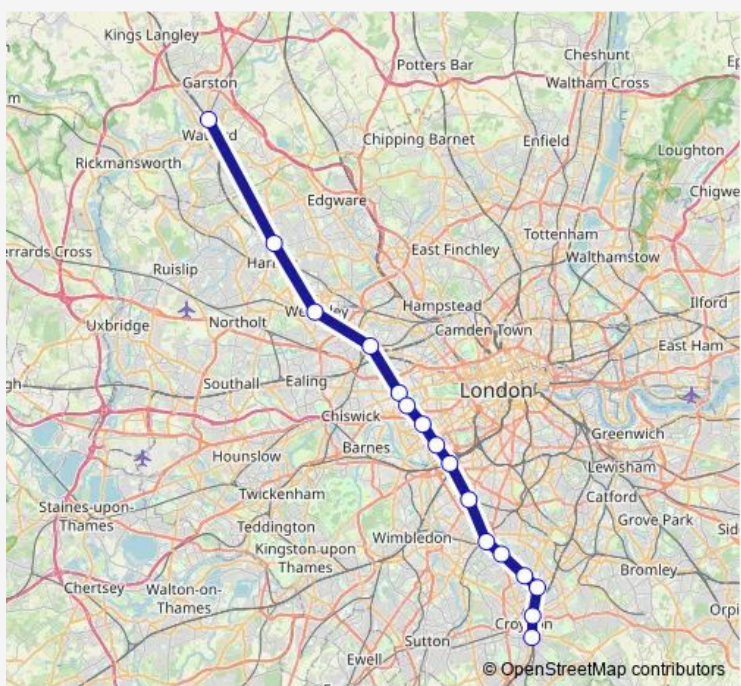

Rail Southern South Croydon - Watford Junction

[Go to website](#)

**Direction**  
 South Croydon — Watford Junction  
 16 stops  
[Open route schedule](#)

- South Croydon
- East Croydon
- Selhurst
- Thornton Heath
- Norbury
- Streatham Common
- Balham
- Clapham Junction
- Imperial Wharf
- West Brompton
- Kensington (Olympia)
- Shepherds Bush
- Willesden Junction
- Wembley Central
- Harrow & Wealdstone
- Watford Junction

Route schedule  
 South Croydon — Watford Junction

Monday	—
Tuesday	—
Wednesday	—
Thursday	—
Friday	—
Saturday	08:07-18:07
Sunday	—

Route info  
 Direction: South Croydon  
 Stops: 16  
 Trip Duration: 1 hour 15 min

■ Southern — South Croydon - Watford Junction **BusMaps**

**Direction**

Watford Junction — South Croydon

16 stops

[Open route schedule](#)

Watford Junction

Harrow &amp; Wealdstone

Wembley Central

## Route info

Direction: Watford Junction

Stops: 16

Trip Duration: 1 hour 11 min

Southern Rail time schedules and route maps are available in an offline PDF at [busmaps.com](#). Use the [busmaps.com](#) website to see live bus times, train schedule or subway schedule, and step-by-step directions for all public transit in London