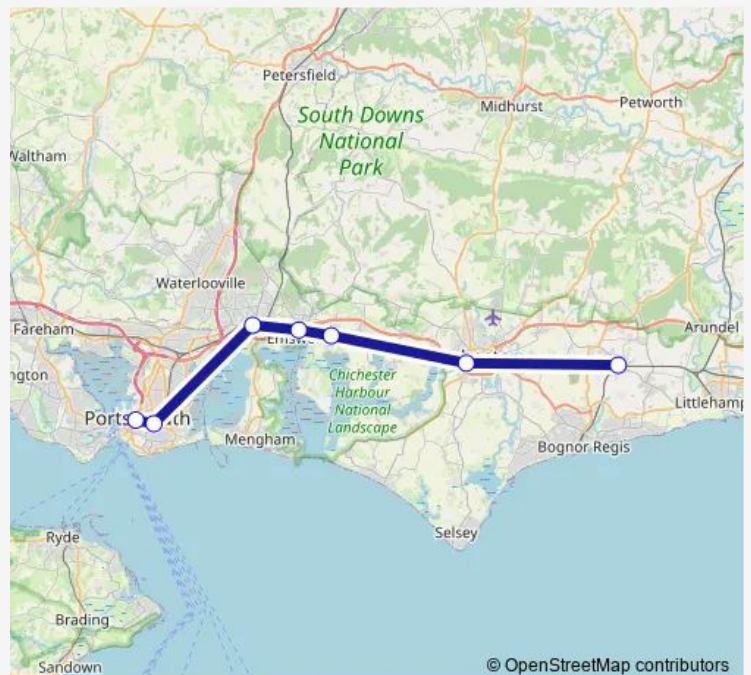

Rail Southern Barnham - Portsmouth & Southsea

Go to website

**Direction**

Barnham — Portsmouth & Southsea

7 stops

[Open route schedule](#)

- Barnham
- Chichester
- Southbourne
- Emsworth
- Havant
- Fratton
- Portsmouth & Southsea

Route schedule

Barnham — Portsmouth & Southsea

Monday	05:44
Tuesday	—
Wednesday	04:49-05:21
Thursday	04:49-05:21
Friday	04:49-05:44
Saturday	05:00-05:44
Sunday	—

Route info

Direction: Barnham

Stops: 7

Trip Duration: 0 hour 39 min

© OpenStreetMap contributors

Southern Rail time schedules and route maps are available in an offline PDF at [busmaps.com](https://busmaps.com). Use the [busmaps.com](https://busmaps.com) website to see live bus times, train schedule or subway schedule, and step-by-step directions for all public transit in Portsmouth