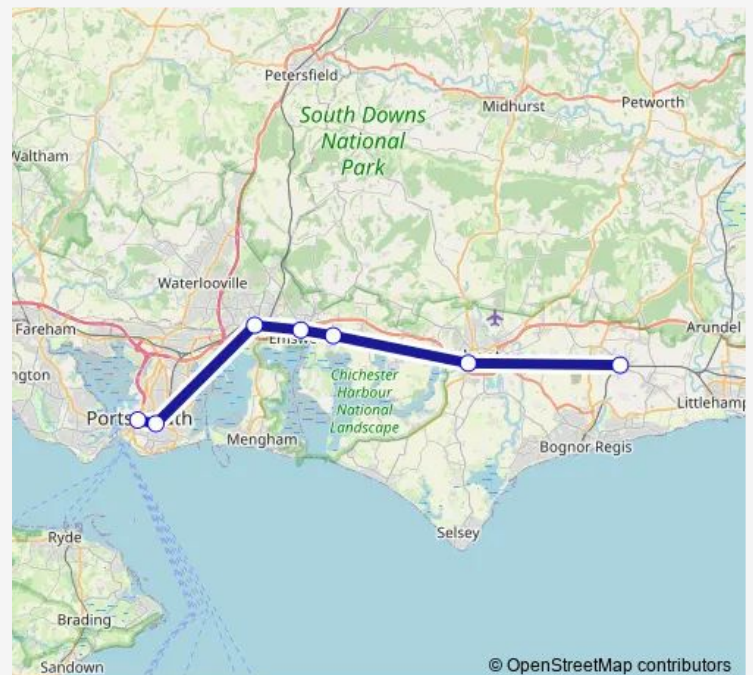

Rail Southern Barnham - Portsmouth & Southsea

[Go to website](#)**Direction**

Barnham — Portsmouth & Southsea

7 stops

[Open route schedule](#)

Barnham

Chichester

Southbourne

Wednesday 04:49-05:21

Thursday 04:49-05:21

Friday 04:49-05:44

Saturday 05:00-05:44

Sunday —

Route info

Direction: Barnham

Stops: 7

Trip Duration: 0 hour 39 min

© OpenStreetMap contributors

Southern Rail time schedules and route maps are available in an offline PDF at busmaps.com. Use the busmaps.com website to see live bus times, train schedule or subway schedule, and step-by-step directions for all public transit in Portsmouth