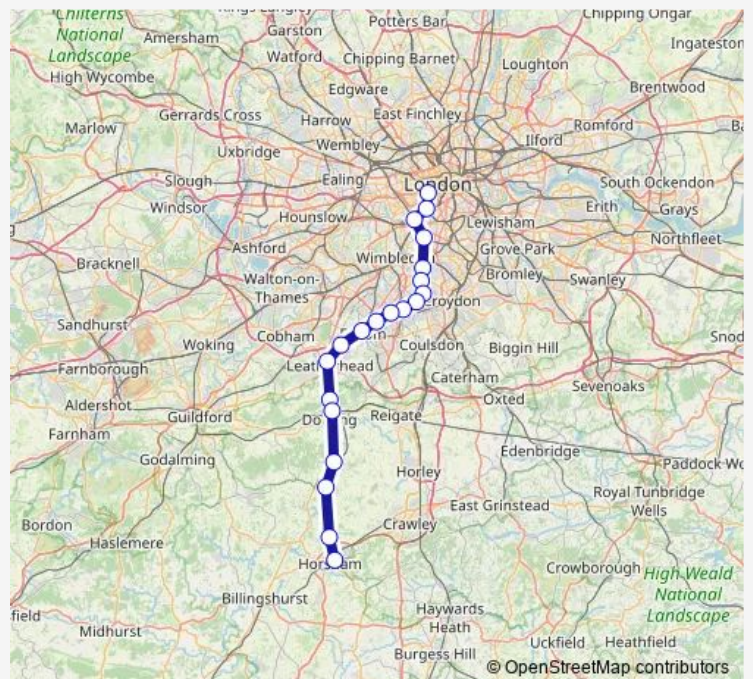

Ifield

Littlehaven

Horsham

Route schedule

London Victoria — Horsham

Monday —

Tuesday —

Wednesday —

Thursday —

Friday —

Saturday —

Sunday 23:05

Route info

Direction: London Victoria

Stops: 13

Trip Duration: 1 hour 11 min

Direction

London Victoria — Horsham

12 stops

[Open route schedule](#)

London Victoria

Clapham Junction

Balham

Selhurst