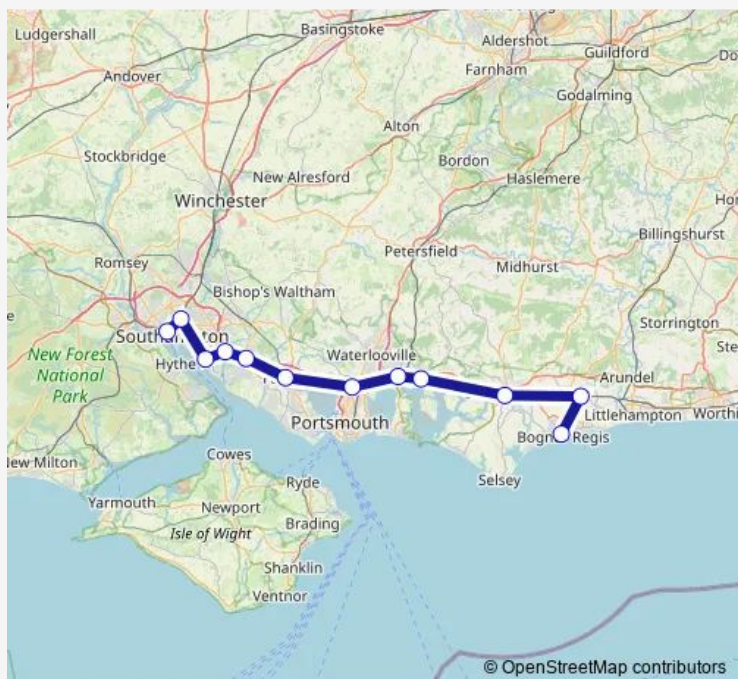

Rail Southern Southampton Central - Bognor Regis

[Go to website](#)

**Direction**

Southampton Central — Bognor Regis

12 stops

[Open route schedule](#)

Southampton Central

St Denys

Friday —

Saturday 23:20

Sunday —

Route info

Direction: Southampton Central

Stops: 12

Trip Duration: 1 hour 8 min

Southern Rail time schedules and route maps are available in an offline PDF at [busmaps.com](https://busmaps.com). Use the [busmaps.com](https://busmaps.com) website to see live bus times, train schedule or subway schedule, and step-by-step directions for all public transit in Southampton