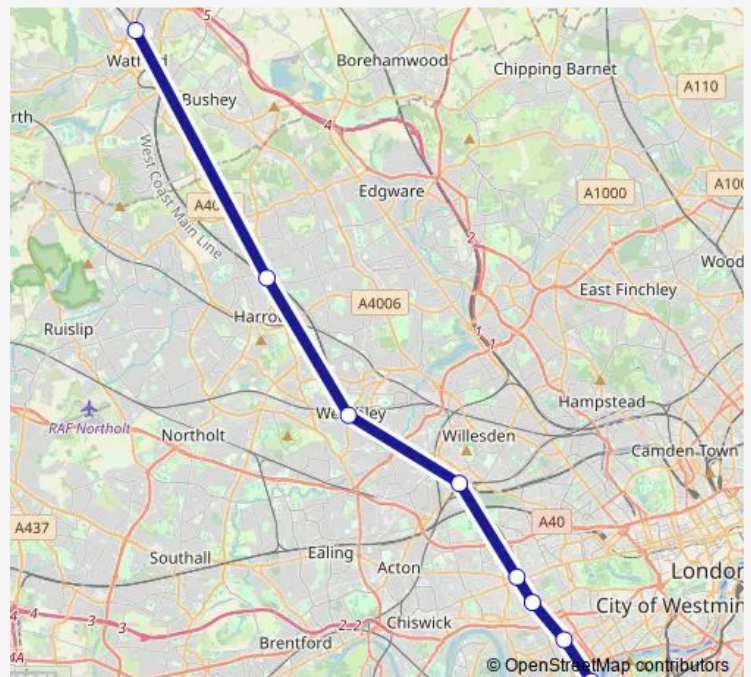

### Direction

Clapham Junction — Watford Junction

9 stops

[Open route schedule](#)

Clapham Junction

Imperial Wharf

West Brompton

Kensington (Olympia)

Shepherds Bush

Willesden Junction

Wembley Central

Harrow & Wealdstone

Watford Junction

### Route schedule

Clapham Junction — Watford Junction

Monday 05:03-05:53

Tuesday 05:03-05:53

Wednesday 05:03-05:53

Thursday 05:03-05:53

Friday 05:03-05:53

Saturday 05:09

### Route info

Direction: Clapham Junction

Stops: 9

Trip Duration: 0 hour 42 min

Southern — Clapham Junction - Watford Junction

**Direction**

Watford Junction — Clapham Junction

9 stops