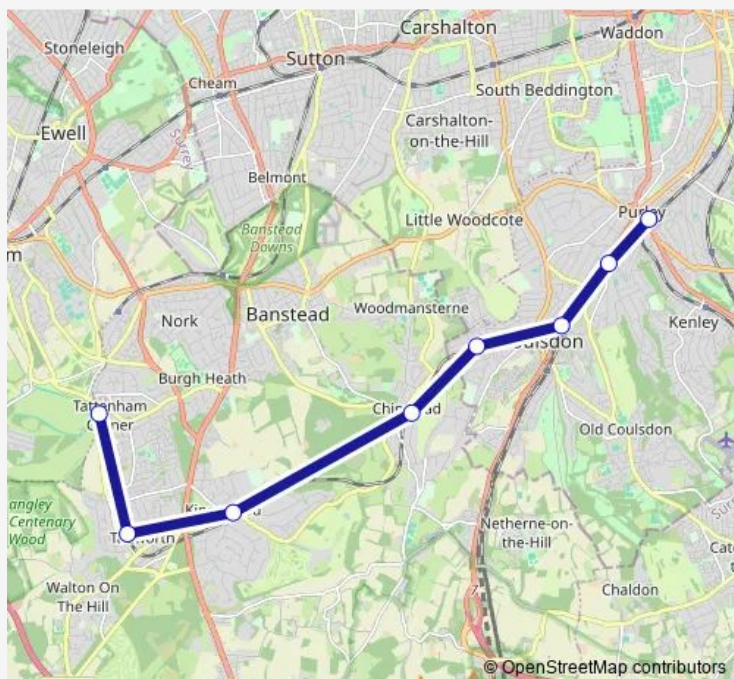

Rail Southern Tattenham Corner - Purley

[Go to website](#)

Direction

Purley — Tattenham Corner

8 stops

[Open route schedule](#)

- Purley
- Reedham (London)
- Coulsdon Town
- Woodmansterne
- Chipstead
- Kingswood
- Tadworth
- Tattenham Corner

Route schedule

Purley — Tattenham Corner

Monday	00:11-00:50 ⁺¹
Tuesday	00:18-00:35 ⁺¹
Wednesday	00:18-00:35 ⁺¹
Thursday	00:18-00:35 ⁺¹
Friday	00:18-00:50 ⁺¹
Saturday	00:18-00:50 ⁺¹
Sunday	00:50-00:12 ⁺¹

Route info

Direction: Purley

Stops: 8

Trip Duration: 0 hour 24 min

Southern — Tattenham Corner - Purley

Direction

Tattenham Corner — Purley

8 stops

Saturday 06:15-23:20

Sunday 06:50-23:14

Route info

Direction: Tattenham Corner

Stops: 8

Trip Duration: 0 hour 26 min

Direction

Purley — Tattenham Corner