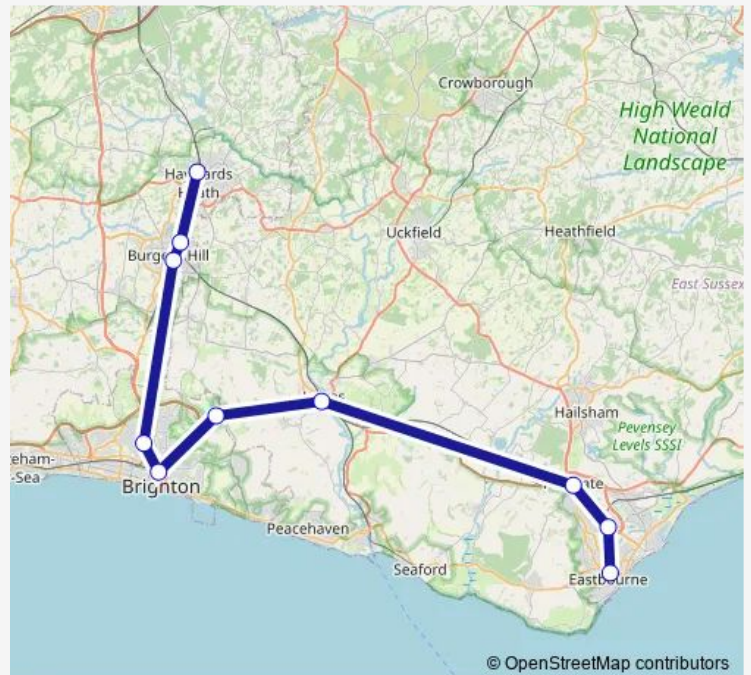

Route schedule

Haywards Heath — Eastbourne

Monday	24:15-01:09 ⁺¹
Tuesday	00:15-01:10 ⁺¹
Wednesday	01:08-01:10 ⁺¹
Thursday	01:08-01:10 ⁺¹
Friday	01:08-01:08 ⁺¹
Saturday	00:15-01:08 ⁺¹
Sunday	00:15-01:08

Route info

Direction: Haywards Heath

Stops: 10

Trip Duration: 0 hour 55 min

Direction

Haywards Heath — Eastbourne

7 stops

[Open route schedule](#)

Haywards Heath

Wivelsfield

Cooksbridge

Lewes

Polegate

Hampden Park (Sussex)

Eastbourne

Route schedule

Haywards Heath — Eastbourne

Monday	23:09-23:10
Tuesday	23:09
Wednesday	23:09
Thursday	23:09
Friday	23:09-23:10
Saturday	23:09
Sunday	—

Route info

Direction: Haywards Heath

Stops: 7

Trip Duration: 0 hour 42 min

Southern Rail time schedules and route maps are available in an offline PDF at busmaps.com. Use the busmaps.com website to see live bus times, train schedule or subway schedule, and step-by-step directions for all public transit in Brighton