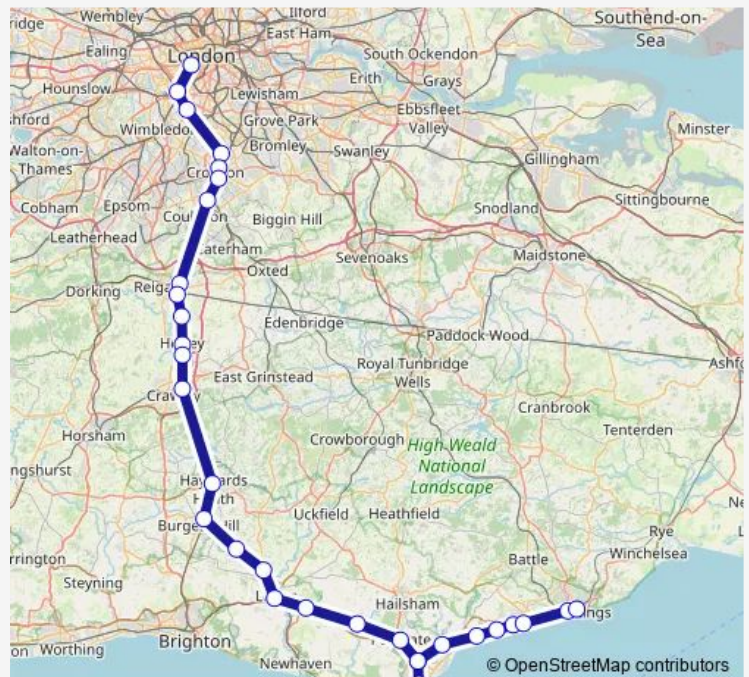

Saturday 05:35-22:46

Sunday 08:46-21:49

Route info

Direction: London Victoria

Stops: 31

Trip Duration: 2 hour 26 min

Southern — London Victoria - Hastings

Hampden Park (Sussex)