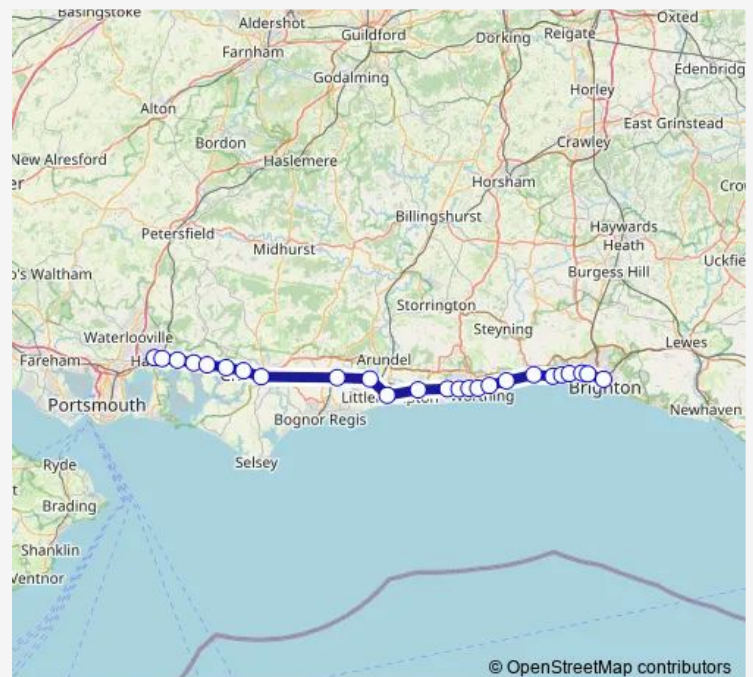

## Rail Southern Havant - Brighton

[Go to website](#)

### Direction

Havant — Brighton

25 stops

[Open route schedule](#)

- Havant
- Warblington
- Emsworth
- Southbourne
- Nutbourne
- Bosham
- Fishbourne (Sussex)
- Chichester
- Barnham
- Ford
- Littlehampton
- Angmering
- Goring-by-Sea
- Durrington-on-Sea
- West Worthing
- Worthing
- East Worthing
- Lancing
- Shoreham-By-Sea (Sussex)
- Southwick
- Fishersgate

### Route schedule

Havant — Brighton

Monday	06:28-23:45
Tuesday	06:28-23:45
Wednesday	—
Thursday	—
Friday	—
Saturday	05:22-23:37
Sunday	07:33-22:47

### Route info

Direction: Havant

Stops: 25

Trip Duration: 1 hour 31 min

© OpenStreetMap contributors

■ Southern — Havant - Brighton

**BusMaps**

Portslade