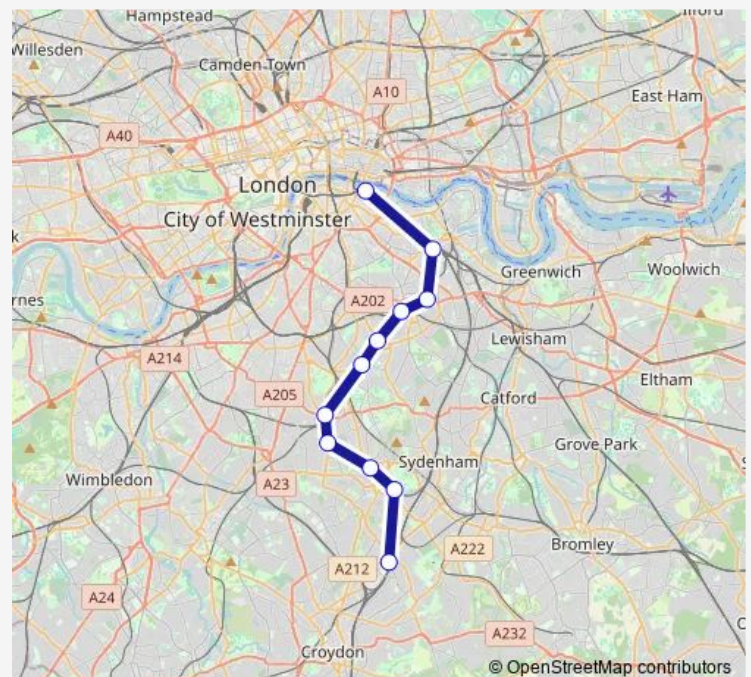

### Route schedule

Norwood Junction — London Bridge

Monday 07:33-09:03

Tuesday 07:33-09:03

Wednesday 07:33-09:03

Thursday 07:33-09:03

Friday 07:33-09:03

Saturday —

### Route info

Direction: Norwood Junction

Stops: 9

Trip Duration: 0 hour 28 min

■ Southern — London Bridge - Norwood Junction

**Direction**

Norwood Junction — London Bridge

11 stops