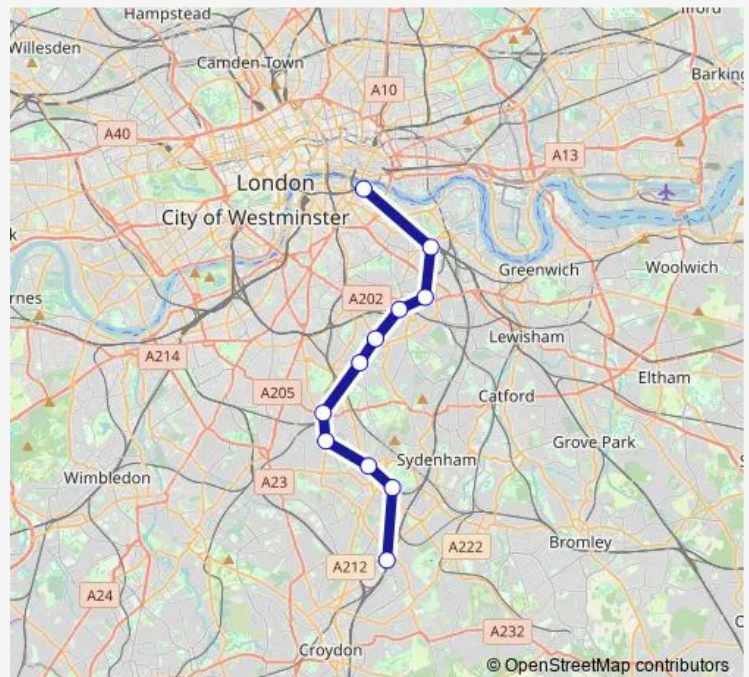

Penge West

Sydenham

Forest Hill

Honor Oak Park

Brockley

New Cross Gate

London Bridge

Route schedule

Norwood Junction — London Bridge

Monday 07:33-09:03

Tuesday 07:33-09:03

Wednesday 07:33-09:03

Thursday 07:33-09:03

Friday 07:33-09:03

Saturday —

Sunday —

Route info

Direction: Norwood Junction

Stops: 9

Trip Duration: 0 hour 28 min

■ Southern — Norwood Junction - London Bridge

Direction

Norwood Junction — London Bridge

11 stops

11 stops

[Open route schedule](#)

London Bridge

South Bermondsey

Queens Road Peckham

Peckham Rye

East Dulwich

North Dulwich