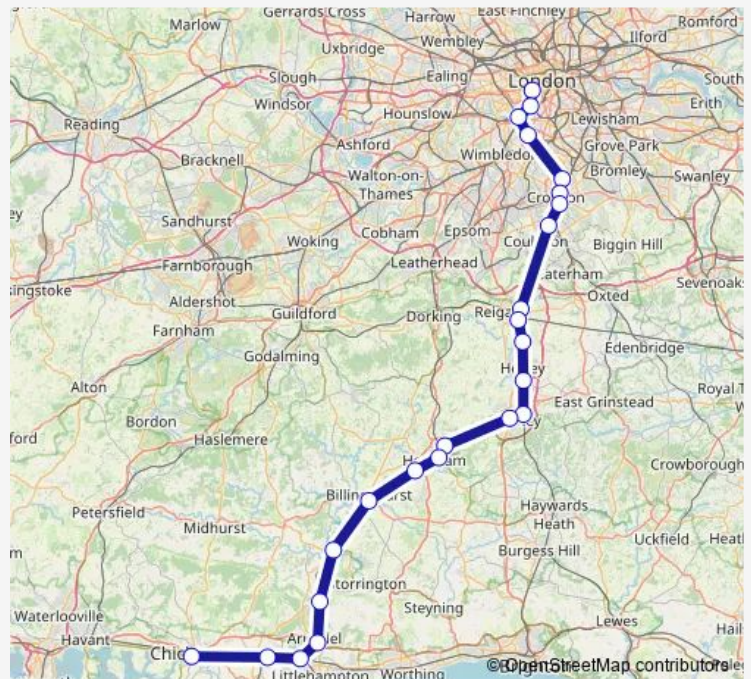

Lancing

Worthing

West Worthing

Route schedule

London Victoria — Chichester

Monday 22:05-22:35

Tuesday 22:05-22:35

Wednesday 22:05-22:35

Thursday 22:05-22:35

Friday —

Saturday 23:16

Sunday —

Route info

Direction: London Victoria

Stops: 27

Trip Duration: 2 hour 2 min

Southern — London Victoria - Chichester

Durrington-on-Sea

Goring-by-Sea

Angmering

Ford

Barnham

Chichester

Direction

London Victoria — Chichester

22 stops

[Open route schedule](#)

London Victoria

Clapham Junction

Balham

Selhurst

East Croydon