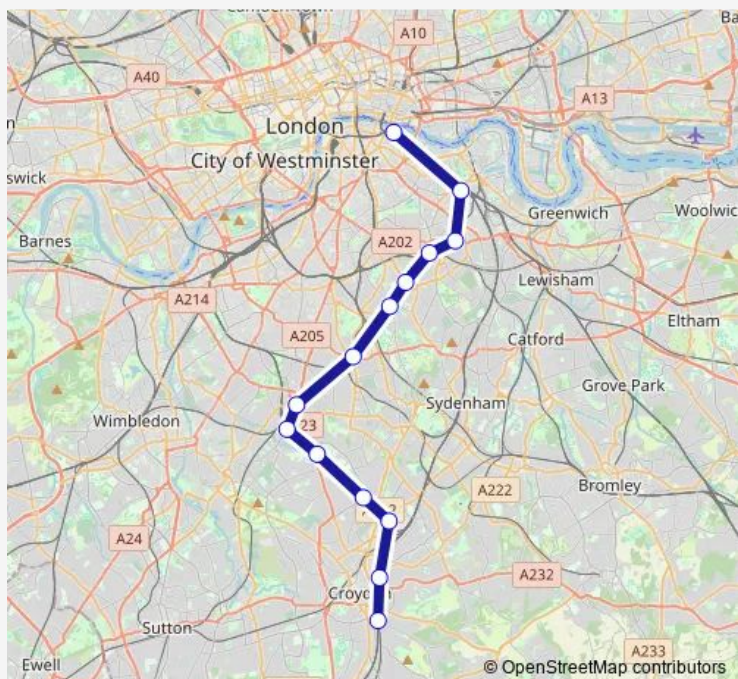

Peckham Rye

Queens Road Peckham

South Bermondsey

London Bridge

Route schedule

South Croydon — London Bridge

Monday	—
Tuesday	—
Wednesday	—
Thursday	—
Friday	—
Saturday	—
Sunday	07:11-23:11

Route info

Direction: South Croydon

Stops: 14

Trip Duration: 0 hour 41 min

Southern — London Bridge - South Croydon

Direction

South Croydon — London Bridge

6 stops

[Open route schedule](#)

—

Sunday

07:18

Route info

Direction: London Bridge

Stops: 12

Trip Duration: 0 hour 48 min

Direction