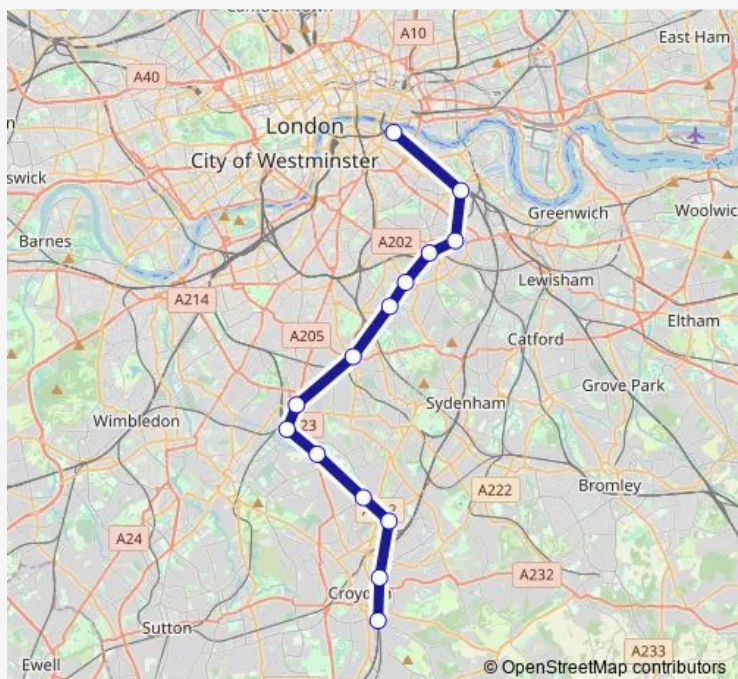

Peckham Rye

Queens Road Peckham

South Bermondsey

London Bridge

Route schedule

South Croydon — London Bridge

Monday	—
Tuesday	—
Wednesday	—
Thursday	—
Friday	—
Saturday	—
Sunday	07:11-23:11

Route info

Direction: South Croydon

Stops: 14

Trip Duration: 0 hour 42 min

Southern — South Croydon - London Bridge

Direction

South Croydon — London Bridge

6 stops

[Open route schedule](#)

12 stops

[Open route schedule](#)

London Bridge

South Bermondsey

Queens Road Peckham

Peckham Rye

East Dulwich

North Dulwich

Saturday

—

Sunday

07:13-23:17

Route info

Direction: London Bridge

Stops: 14

Trip Duration: 0 hour 45 min