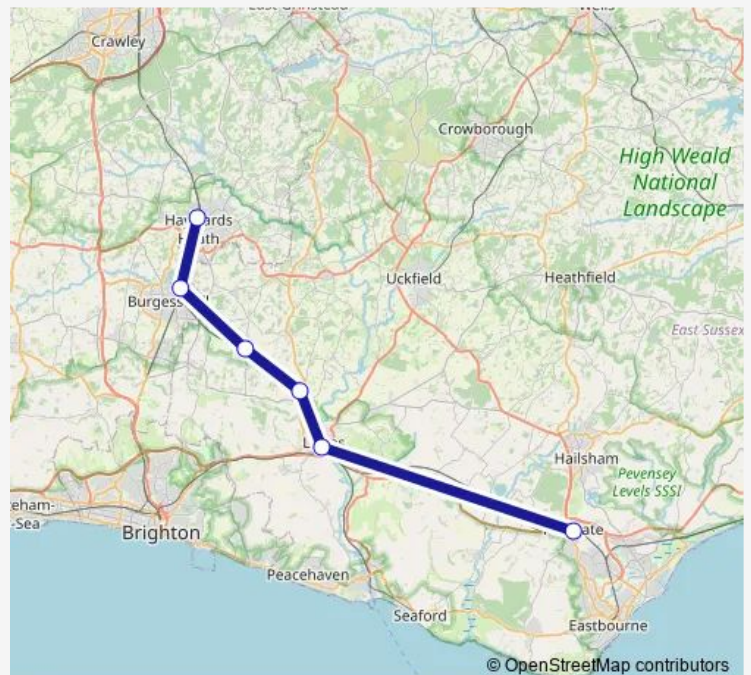

# Rail Southern Polegate - Haywards Heath

[Go to website](#)**Direction**

Polegate — Haywards Heath

6 stops

[Open route schedule](#)

Polegate

Lewes

Cooksbridge

## Route schedule

Polegate — Haywards Heath

Monday —

Tuesday —

Wednesday —

Thursday —

Friday —

Saturday —

## Route info

Direction: Polegate

Stops: 6

Trip Duration: 0 hour 37 min

Southern — Polegate - Haywards Heath

Southern Rail time schedules and route maps are available in an offline PDF at [busmaps.com](https://busmaps.com). Use the [busmaps.com](https://busmaps.com) website to see live bus times, train schedule or subway schedule, and step-by-step directions for all public transit in Lewes