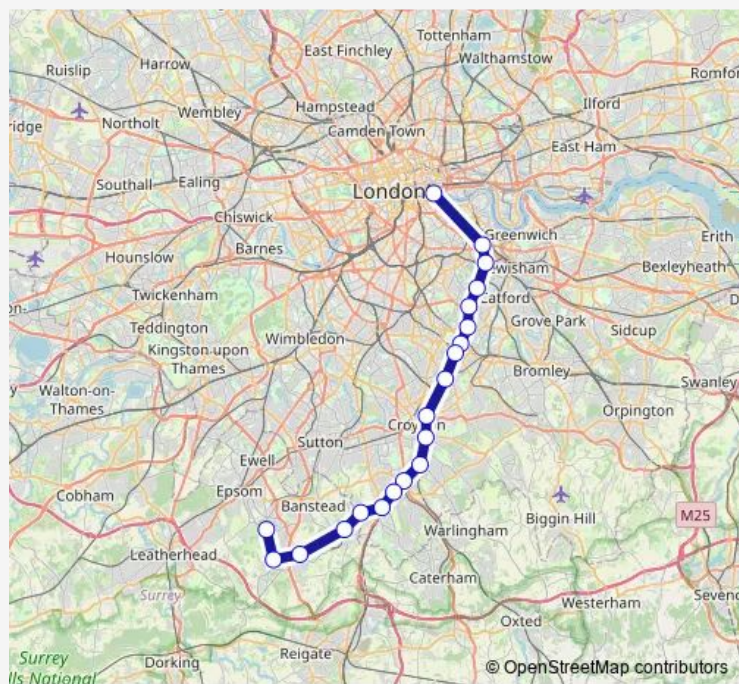

Route schedule

Tattenham Corner — London Bridge

Monday —

Tuesday —

Wednesday —

Thursday —

Friday —

Saturday 08:10-22:10

Sunday —

Route info

Direction: Tattenham Corner

Stops: 18

Trip Duration: 1 hour 26 min

■ Southern — London Bridge - Tattenham Corner

Direction

London Bridge — Tattenham Corner

Direction: London Bridge

Stops: 20

Trip Duration: 1 hour 7 min

Direction

London Bridge — Tattenham Corner

18 stops

[Open route schedule](#)

London Bridge

—

Route info

Direction: London Bridge

Stops: 18

Trip Duration: 1 hour 14 min

Direction

Tattenham Corner — London Bridge

15 stops