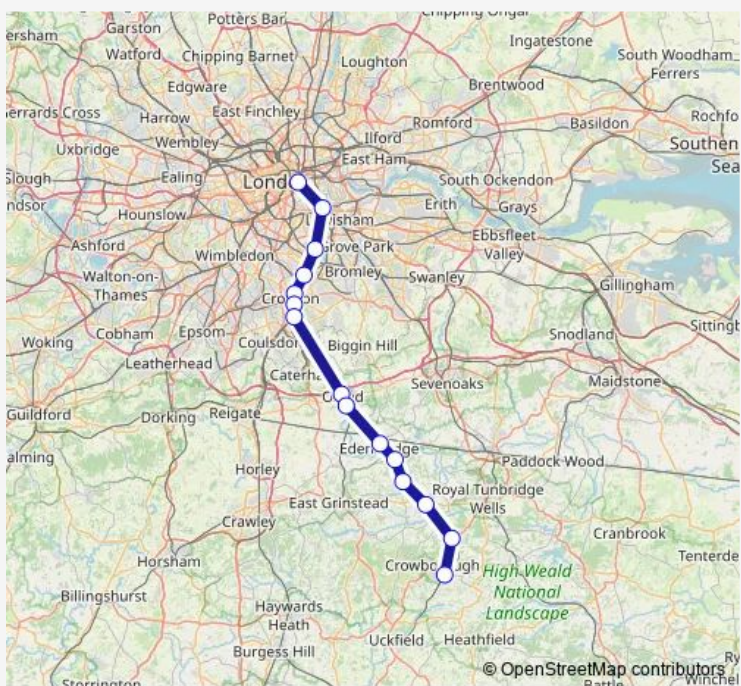

Rail Southern London Bridge - Crowborough

[Go to website](#)

**Direction**  
 London Bridge — Crowborough  
 15 stops  
[Open route schedule](#)

- London Bridge
- New Cross Gate
- Sydenham
- Norwood Junction
- East Croydon
- South Croydon
- Sanderstead
- Oxted
- Hurst Green
- Edenbridge Town
- Hever
- Cowden
- Ashurst (Kent)
- Eridge
- Crowborough

Route schedule  
 London Bridge — Crowborough

Monday	21:07
Tuesday	21:07
Wednesday	21:07
Thursday	21:07
Friday	—
Saturday	—
Sunday	—

Route info  
 Direction: London Bridge  
 Stops: 15  
 Trip Duration: 1 hour 2 min

Southern — London Bridge - Crowborough **BusMaps**

Southern Rail time schedules and route maps are available in an offline PDF at [busmaps.com](https://busmaps.com). Use the [busmaps.com](https://busmaps.com) website to see live bus times, train schedule or subway schedule, and step-by-step directions for all public transit in Croydon