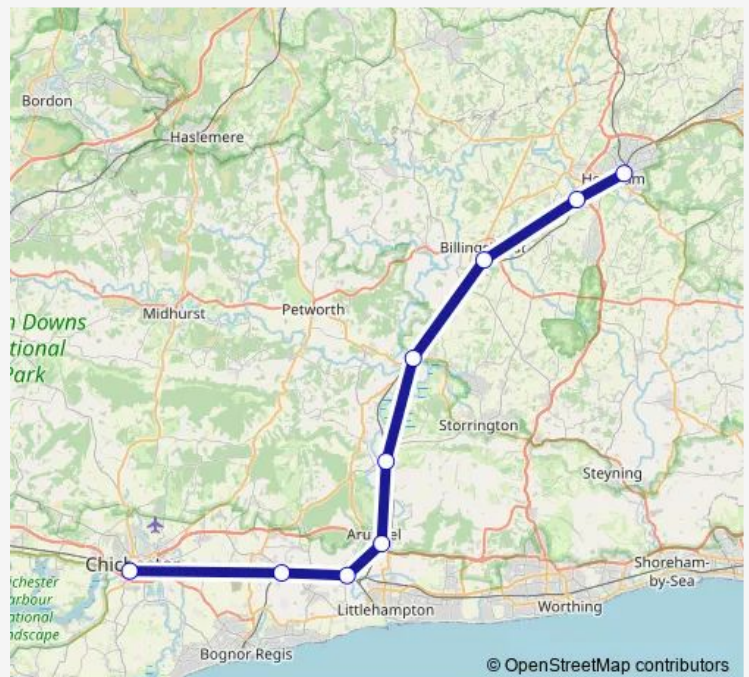

Rail Southern Horsham - Chichester

[Go to website](#)

Direction

Horsham — Chichester

9 stops

[Open route schedule](#)

Horsham

Christ's Hospital

Billingshurst

Pulborough

Amberley

Arundel

Ford

Barnham

Chichester

Route schedule

Route info

Direction: Horsham

Stops: 9

Trip Duration: 0 hour 45 min

Southern — Horsham - Chichester

Southern Rail time schedules and route maps are available in an offline PDF at busmaps.com. Use the busmaps.com website to see live bus times, train schedule or subway schedule, and step-by-step directions for all public transit in Chichester