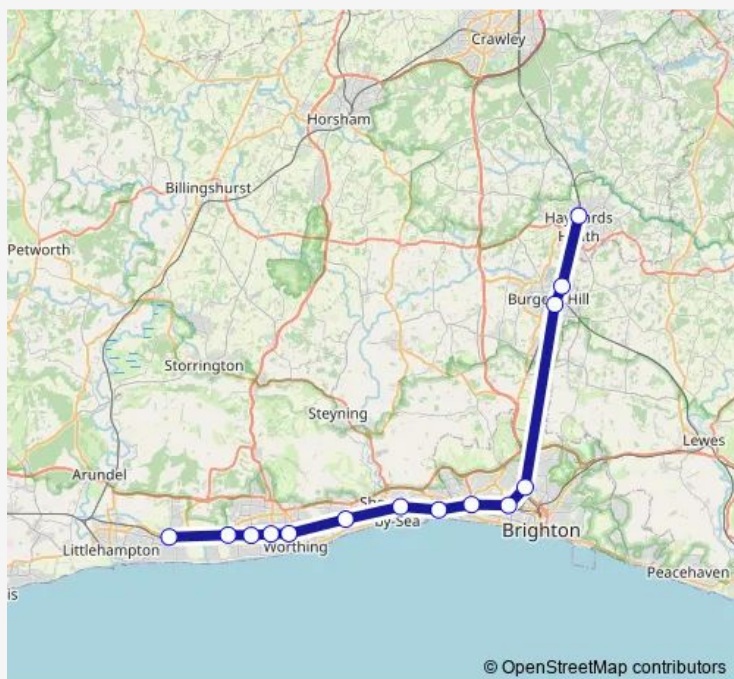

Rail Southern Haywards Heath - Angmering

[Go to website](#)

Direction

Angmering — Haywards Heath

14 stops

[Open route schedule](#)

Angmering

Goring-by-Sea

Preston Park

Burgess Hill

Wivelsfield

Haywards Heath

Route schedule

Angmering — Haywards Heath

Monday	—
Tuesday	—
Wednesday	—
Thursday	—
Friday	—
Saturday	—
Sunday	07:21

Route info

Direction: Angmering

Stops: 14

Trip Duration: 0 hour 48 min

Direction

Haywards Heath — Angmering

18 stops

[Open route schedule](#)

Haywards Heath

Angmering

Route schedule

Haywards Heath — Angmering

Monday

—

Tuesday

—

Wednesday