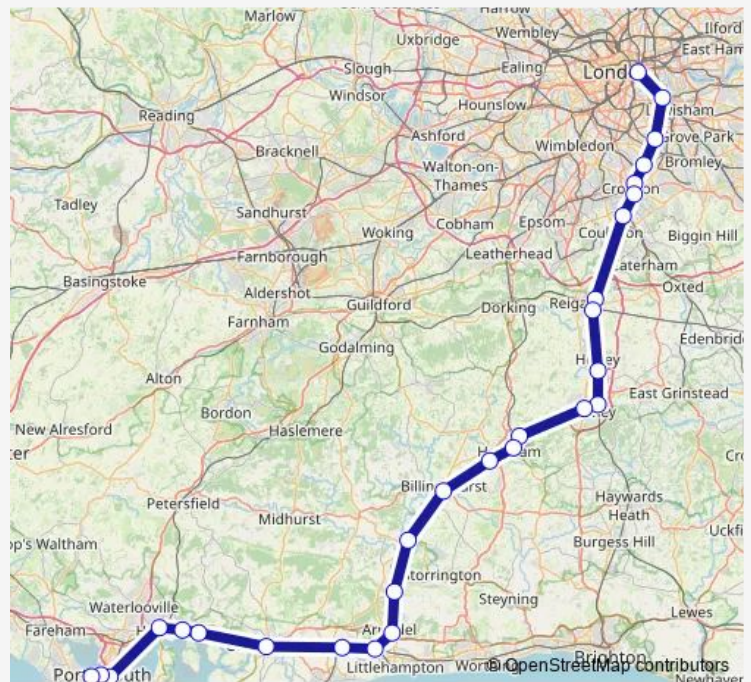

Rail Southern London Bridge - Portsmouth Harbour

[Go to website](#)

**Direction**

London Bridge — Portsmouth Harbour

28 stops

[Open route schedule](#)

- London Bridge
- New Cross Gate
- Sydenham
- Norwood Junction
- East Croydon
- South Croydon
- Purley
- Redhill
- Earlswood (Surrey)
- Gatwick Airport
- Three Bridges
- Crawley
- Littlehaven
- Horsham
- Christ's Hospital
- Billingshurst
- Pulborough
- Amberley
- Arundel
- Ford
- Barnham

Route schedule

London Bridge — Portsmouth Harbour

Monday	—
Tuesday	—
Wednesday	—
Thursday	—
Friday	—
Saturday	—
Sunday	08:36-20:36

Route info

Direction: London Bridge

Stops: 28

Trip Duration: 2 hour 18 min

Southern — London Bridge - Portsmouth Harbour

Chichester

Southbourne

Emsworth

Havant

Fratton

Portsmouth & Southsea

Portsmouth Harbour

## Direction

Portsmouth Harbour — London Bridge

28 stops

[Open route schedule](#)

Portsmouth Harbour

Portsmouth & Southsea

Fratton

Havant