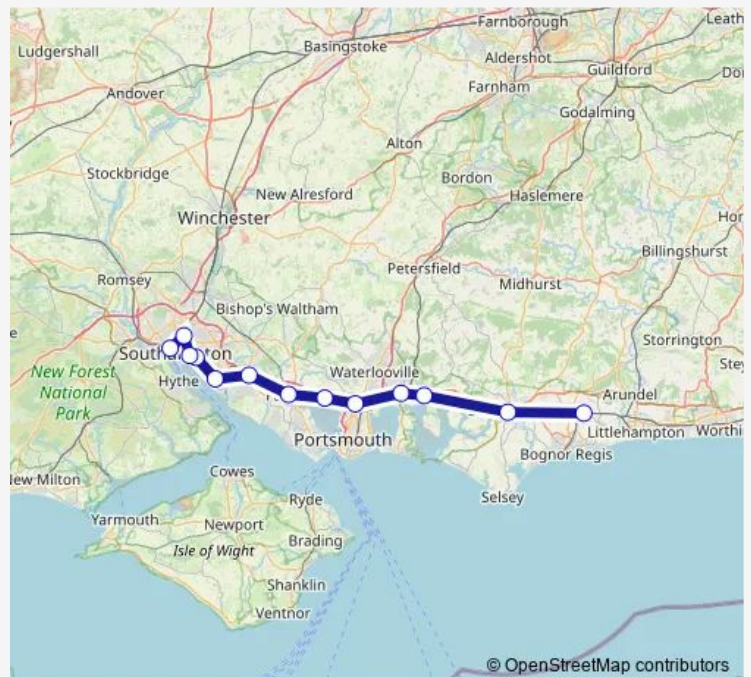

Rail Southern Barnham - Southampton Central

[Go to website](#)

**Direction**

Barnham — Southampton Central

13 stops

[Open route schedule](#)

- Barnham
- Chichester
- Emsworth
- Havant
- Cosham
- Portchester
- Fareham
- Swanwick
- Hamble
- Sholing
- Woolston
- St Denys
- Southampton Central

Route schedule

Barnham — Southampton Central

Monday	04:59-05:17
Tuesday	04:59
Wednesday	04:59
Thursday	04:59
Friday	04:59
Saturday	05:00-05:17
Sunday	07:49

Route info

Direction: Barnham

Stops: 13

Trip Duration: 1 hour 1 min

**Direction**

Southampton Central — Barnham

11 stops

[Open route schedule](#)

Southampton Central

St Denys

Netley

Bursledon