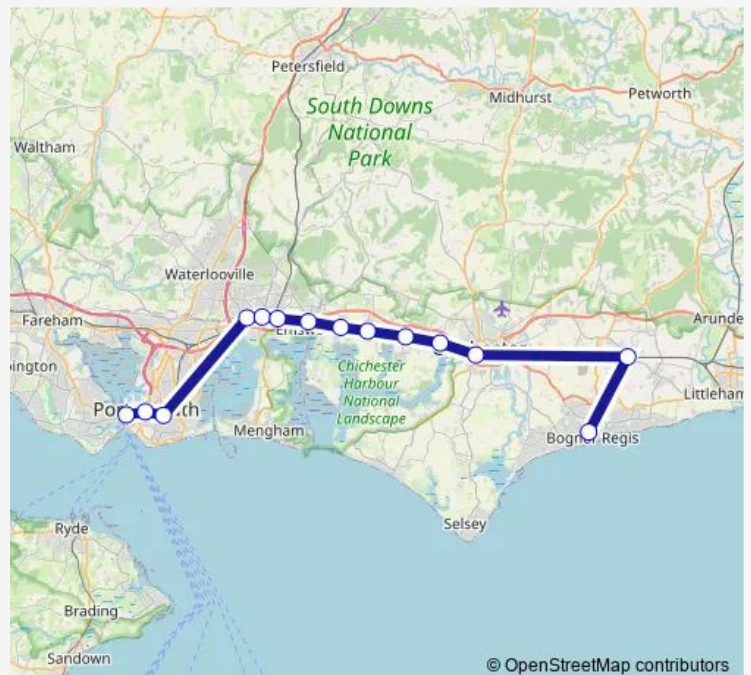

Route info

Direction: Bognor Regis

Stops: 9

Trip Duration: 0 hour 55 min

Direction

Bognor Regis — Portsmouth Harbour

8 stops

[Open route schedule](#)

Direction

Bognor Regis — Portsmouth Harbour

14 stops

[Open route schedule](#)

Bognor Regis

Barnham

Chichester

Fishbourne (Sussex)

Sunday

09:07-22:07

Route info

Direction: Bognor Regis

Stops: 14

Trip Duration: 1 hour 2 min

Direction

Portsmouth Harbour — Bognor Regis

14 stops

[Open route schedule](#)

Portsmouth Harbour

Portsmouth & Southsea

Fratton

Bedhampton

Havant

Warblington