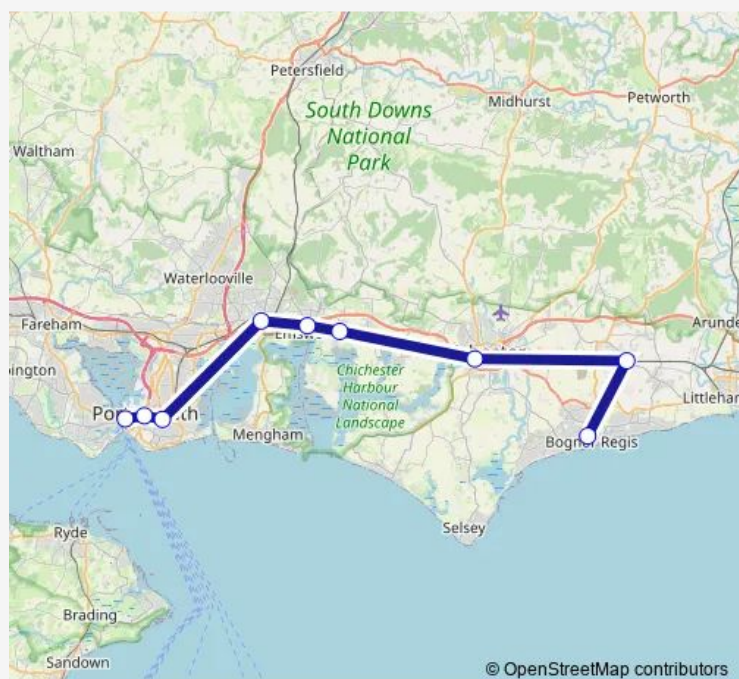

Route info

Direction: Bognor Regis

Stops: 9

Trip Duration: 0 hour 55 min

Southern — Portsmouth Harbour - Bognor Regis

Direction

Bognor Regis — Portsmouth Harbour

8 stops

Friday 23:45

Saturday —

Sunday 07:14-23:01

Route info

Direction: Portsmouth Harbour

Stops: 14

Trip Duration: 0 hour 57 min

Southern Rail time schedules and route maps are available in an offline PDF at busmaps.com. Use the busmaps.com website to see live bus times, train schedule or subway schedule, and step-by-step directions for all public transit in Portsmouth