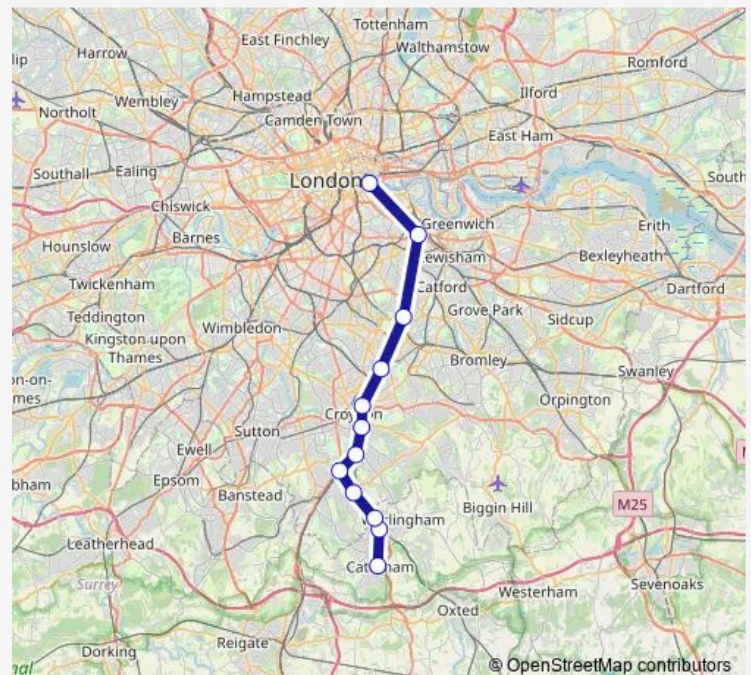

### Route schedule

London Bridge — Caterham

Monday	23:40-00:17 <sup>+1</sup>
Tuesday	00:17-00:17 <sup>+1</sup>
Wednesday	00:17-00:17 <sup>+1</sup>
Thursday	00:17-00:17 <sup>+1</sup>
Friday	00:17
Saturday	—
Sunday	07:18-23:17

### Route info

Direction: London Bridge

Stops: 18

Trip Duration: 1 hour 9 min

Southern — London Bridge - Caterham

**Direction**

Caterham — London Bridge

12 stops