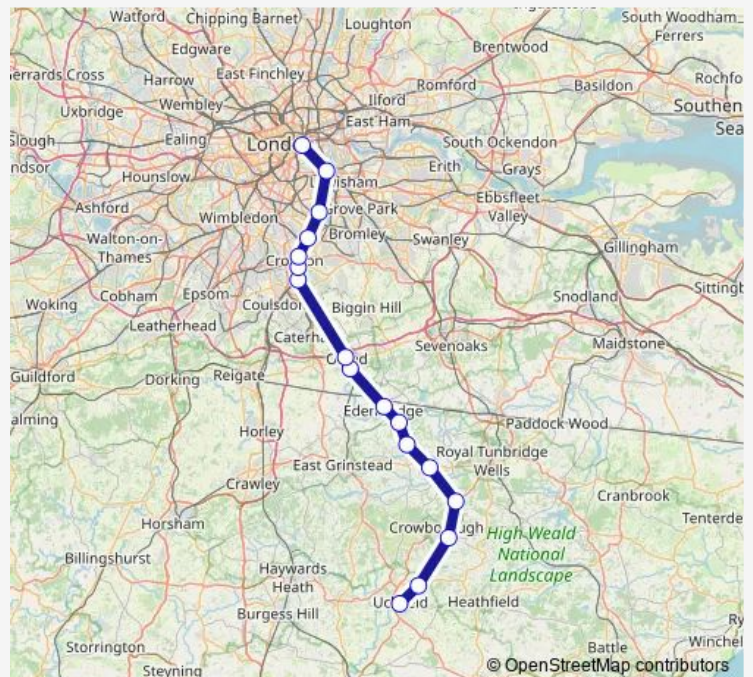

Tuesday 23:07

Wednesday 23:07

Thursday 23:07

Friday 23:07

Saturday 23:07

Sunday —

Route info

Direction: London Bridge

Stops: 15

Trip Duration: 1 hour 9 min

Southern — Uckfield - London Bridge

## Direction

London Bridge — Uckfield

17 stops

[Open route schedule](#)

London Bridge

New Cross Gate

Sydenham

Norwood Junction

## Route info

Direction: London Bridge

Stops: 17

Trip Duration: 1 hour 15 min

**Direction**

Uckfield — London Bridge

17 stops

[Open route schedule](#)