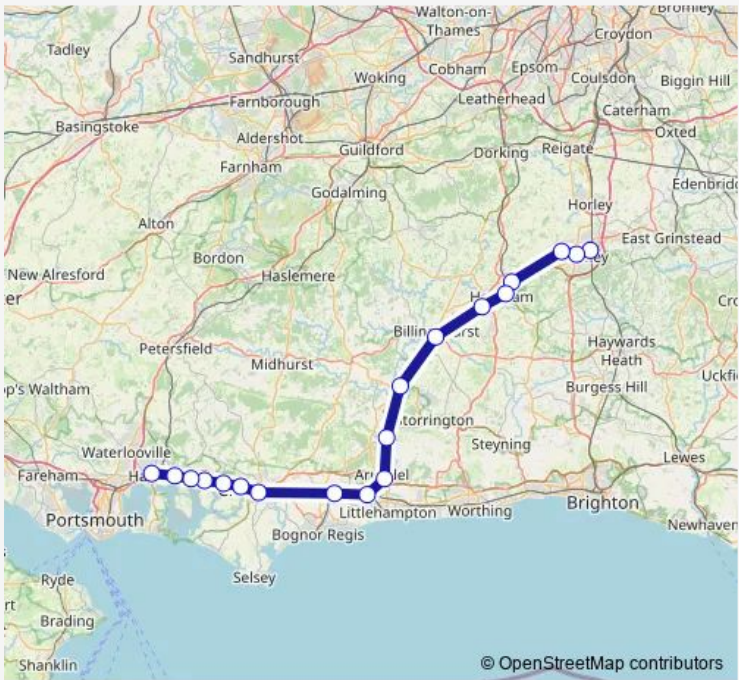

Rail Southern Three Bridges - Havant

[Go to website](#)

Direction
 Three Bridges — Havant
 19 stops
[Open route schedule](#)

- Three Bridges
- Crawley
- Ifield
- Littlehaven
- Horsham
- Christs Hospital
- Billingshurst
- Pulborough
- Amberley
- Arundel
- Ford
- Barnham
- Chichester
- Fishbourne (Sussex)
- Bosham
- Nutbourne
- Southbourne
- Emsworth
- Havant

Route schedule
 Three Bridges — Havant

| | |
|-----------|-------|
| Monday | 06:01 |
| Tuesday | 06:01 |
| Wednesday | — |
| Thursday | — |
| Friday | — |
| Saturday | — |
| Sunday | — |

Route info
 Direction: Three Bridges
 Stops: 19
 Trip Duration: 1 hour 32 min