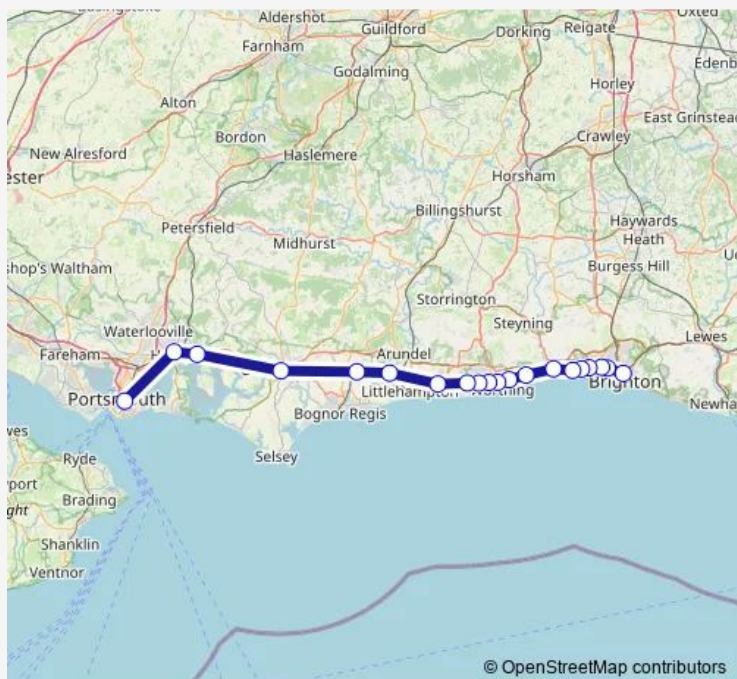

Rail Southern Brighton - Fratton

[Go to website](#)

Direction

Fratton — Brighton

18 stops

[Open route schedule](#)

- Fratton
- Havant
- Emsworth
- Chichester
- Barnham
- Ford
- Angmering
- Goring-by-Sea
- Durrington-on-Sea
- West Worthing
- Worthing
- East Worthing
- Lancing
- Shoreham-By-Sea (Sussex)
- Southwick
- Portslade
- Hove
- Brighton

Route schedule

Fratton — Brighton

Monday	—
Tuesday	—
Wednesday	08:01-20:00
Thursday	08:01-20:00
Friday	08:01-20:00
Saturday	—
Sunday	—

Route info

Direction: Fratton

Stops: 18

Trip Duration: 1 hour 17 min

© OpenStreetMap contributors

■ Southern — Brighton - Fratton

BusMaps

Direction

Fratton — Brighton

20 stops

[Open route schedule](#)

Fratton

Havant

Emsworth

Chichester

Barnham

Ford

Angmering

Goring-by-Sea

Durrington-on-Sea

West Worthing