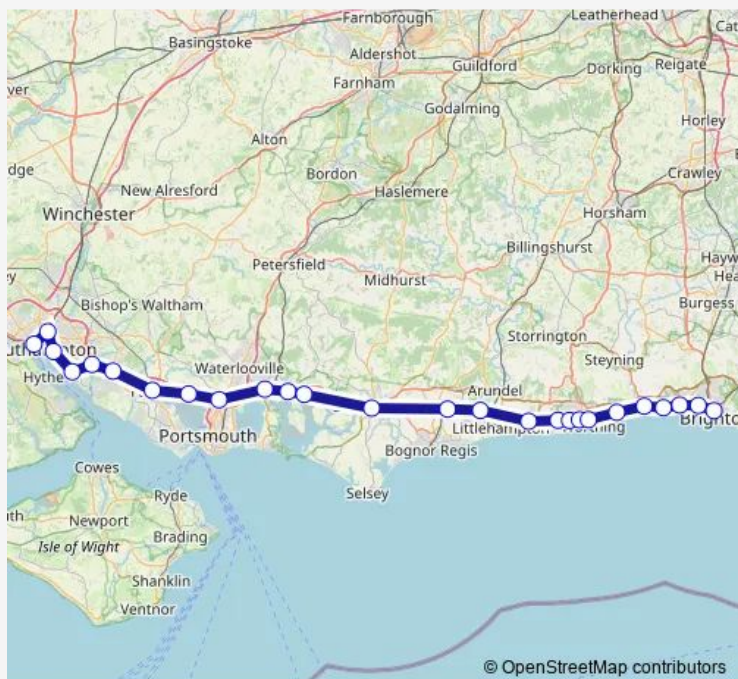

Saturday —

Sunday —

Route info

Direction: Southampton Central

Stops: 25

Trip Duration: 1 hour 46 min

Southern — Southampton Central - Brighton

Southwick

Portslade

Hove

Brighton

Direction

Southampton Central — Brighton

28 stops

[Open route schedule](#)

Southampton Central