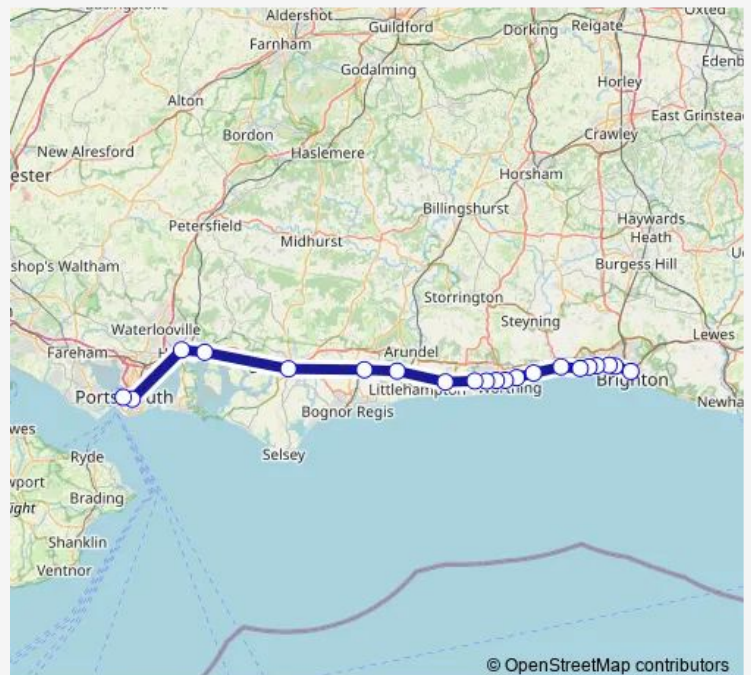

Route schedule

Portsmouth & Southsea — Brighton

Monday 14:48

Tuesday 14:48

Wednesday 14:48

Thursday 14:48

Friday —

Saturday —

Sunday —

Route info

Direction: Portsmouth & Southsea

Stops: 18

Trip Duration: 1 hour 18 min

© OpenStreetMap contributors

Direction

Portsmouth & Southsea — Brighton

24 stops

[Open route schedule](#)

Portsmouth & Southsea

Fratton

Hilsea

Bedhampton

Havant

Emsworth