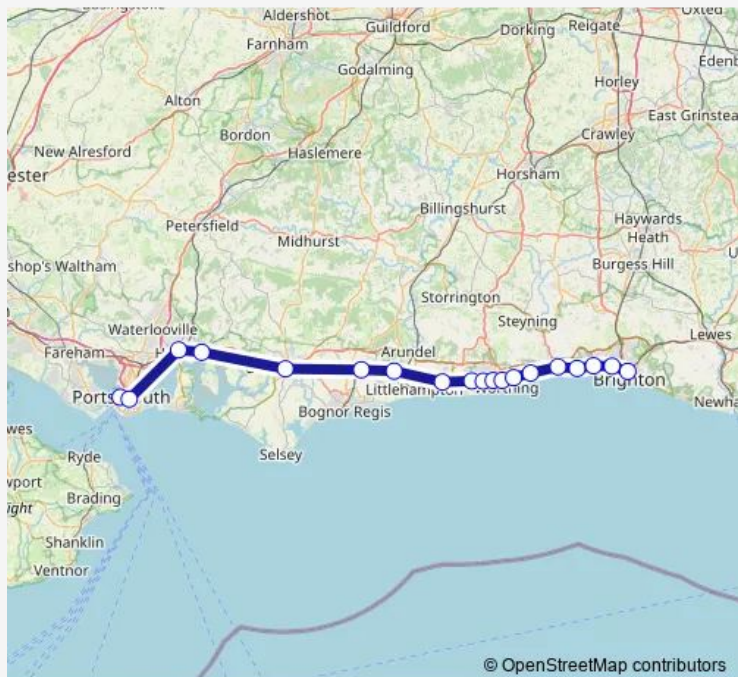

Route schedule

Portsmouth & Southsea — Brighton

Monday 14:48

Tuesday 14:48

Wednesday 14:48

Thursday 14:48

Friday —

Saturday —

Sunday —

Route info

Direction: Portsmouth & Southsea

Stops: 18

Trip Duration: 1 hour 18 min

© OpenStreetMap contributors