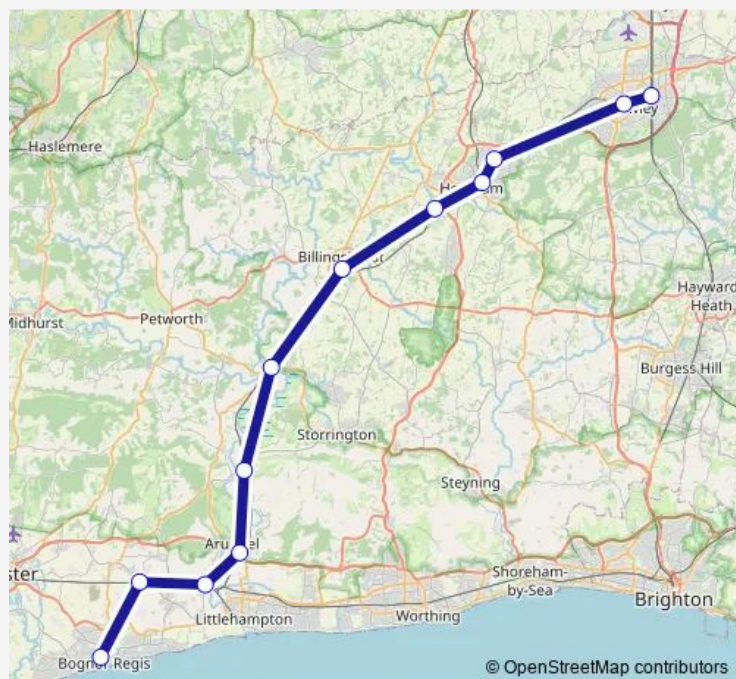

Friday 23:13

Saturday 23:13

Sunday 22:38

Route info

Direction: Bognor Regis

Stops: 12

Trip Duration: 1 hour 2 min

Southern — Bognor Regis - Three Bridges

Direction

Three Bridges — Bognor Regis

12 stops

[Open route schedule](#)

Three Bridges

Crawley

Littlehaven

Horsham

Route schedule

Three Bridges — Bognor Regis

Monday	—
Tuesday	—
Wednesday	—
Thursday	—
Friday	—
Saturday	—
Sunday	07:52

Route info

Direction: Three Bridges

Stops: 12

Trip Duration: 1 hour 3 min

Southern Rail time schedules and route maps are available in an offline PDF at busmaps.com. Use the busmaps.com website to see live bus times, train schedule or subway schedule, and step-by-step directions for all public transit in Horsham