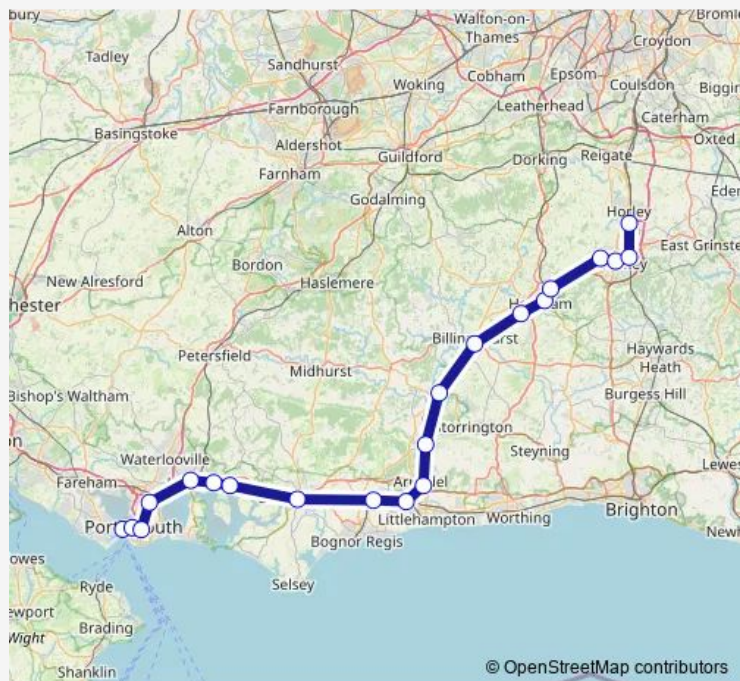

Arundel

Amberley

Pulborough

Billingshurst

Christ's Hospital

Horsham

Littlehaven

Ifield

Crawley

Three Bridges

Gatwick Airport

Route schedule

Portsmouth Harbour — Gatwick Airport

Monday	22:05
Tuesday	22:05
Wednesday	22:05
Thursday	22:05
Friday	22:05
Saturday	22:05
Sunday	—

Route info

Direction: Portsmouth Harbour

Stops: 21

Trip Duration: 1 hour 45 min

Southern — Portsmouth Harbour - Gatwick Airport

Direction

Portsmouth Harbour — Gatwick Airport

21 stops

[Open route schedule](#)

Portsmouth Harbour

Wednesday 22:05

Thursday 22:05

Friday —

Saturday —

Sunday —

Route info

Direction: Portsmouth Harbour

Stops: 21