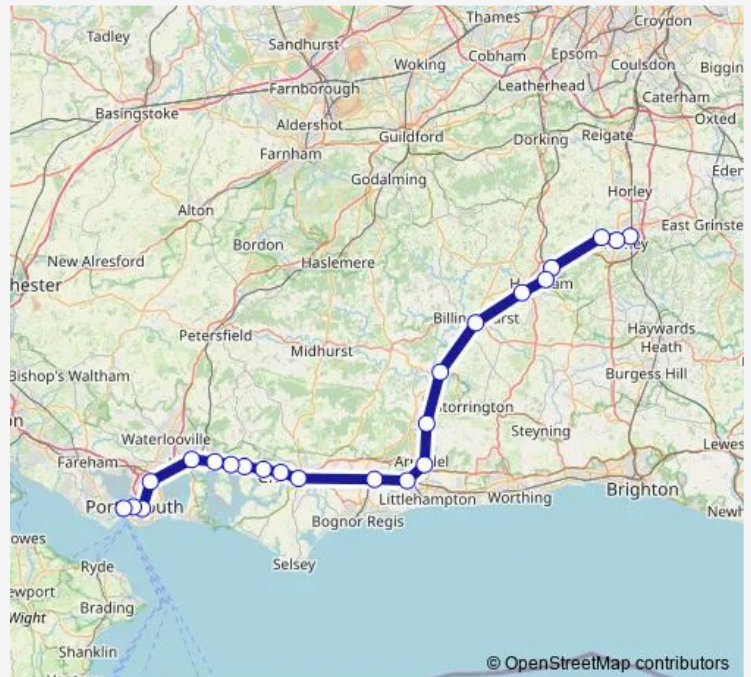

Thursday 06:01

Friday 06:01

Saturday —

Sunday —

Route info

Direction: Three Bridges

Stops: 23

Trip Duration: 1 hour 53 min

Southern — Portsmouth Harbour - Three Bridges

Portsmouth & Southsea

Portsmouth Harbour

## Direction

Portsmouth Harbour — Three Bridges

20 stops

[Open route schedule](#)

Portsmouth Harbour

Portsmouth & Southsea

Fratton

Hilsea

## Route schedule

Portsmouth Harbour — Three Bridges

Monday 22:05

Tuesday 22:05

Wednesday —

Thursday —

Friday —

Saturday —