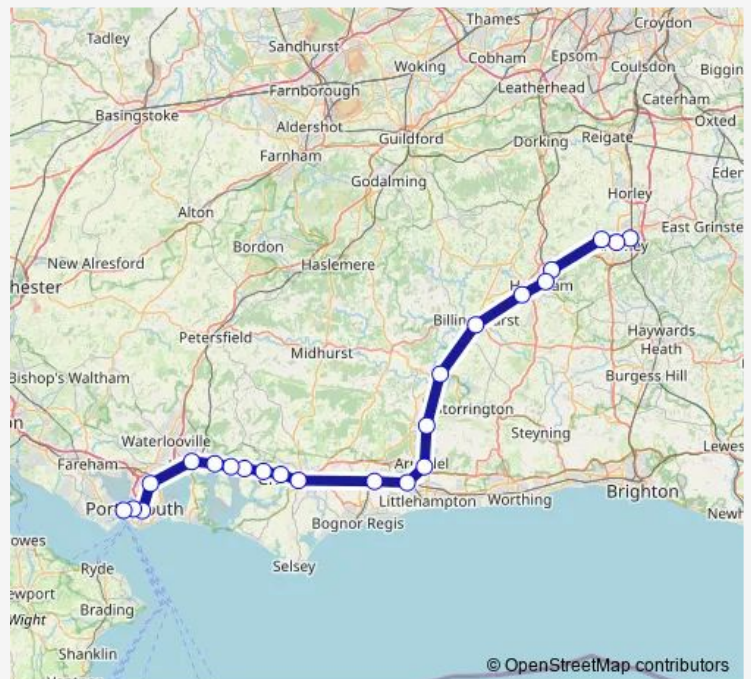

Ifield

Littlehaven

Horsham

Christ's Hospital

Billingshurst

Pulborough

Amberley

Arundel

Havant

Hilsea

Fratton

Route schedule

Three Bridges — Portsmouth Harbour

Monday 06:01-06:04

Tuesday 06:01

Wednesday 06:01

Thursday 06:01

Friday 06:01

Saturday —

Sunday —

Route info

Direction: Three Bridges

Stops: 23

Trip Duration: 1 hour 53 min

Southern — Three Bridges - Portsmouth Harbour

Portsmouth & Southsea

Portsmouth Harbour

Southern Rail time schedules and route maps are available in an offline PDF at [busmaps.com](https://busmaps.com). Use the [busmaps.com](https://busmaps.com) website to see live bus times, train schedule or subway schedule, and step-by-step directions for all public transit in Chichester