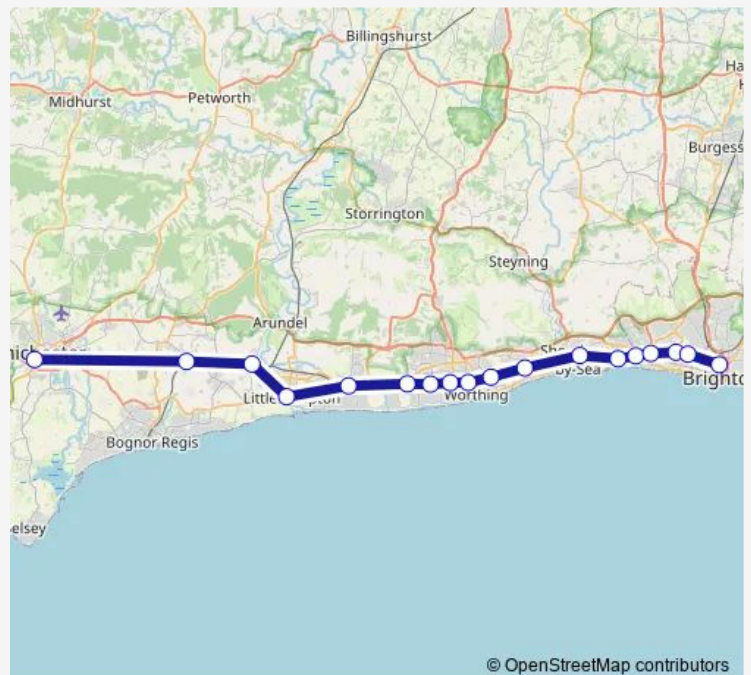

Friday 06:15-06:45

Saturday 06:15-06:45

Sunday —

Route info

Direction: Chichester

Stops: 12

Trip Duration: 0 hour 50 min

© OpenStreetMap contributors

Southern — Chichester - Brighton

BusMaps

Direction

Chichester — Brighton

18 stops

[Open route schedule](#)

Chichester

Barnham

Ford

Littlehampton

Angmering

Goring-by-Sea

Durrington-on-Sea

West Worthing

Worthing

East Worthing

Friday 04:55-06:03

Saturday 05:44

Sunday —

Route info

Direction: Chichester

Stops: 17

Trip Duration: 1 hour 1 min

Direction