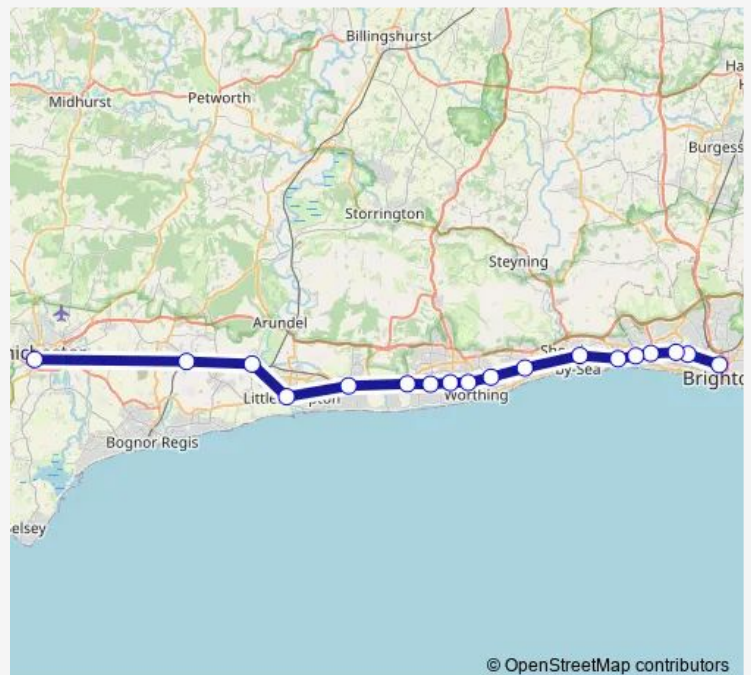

Friday 06:15-06:45

Saturday 06:15-06:45

Sunday —

Route info

Direction: Chichester

Stops: 12

Trip Duration: 0 hour 53 min

© OpenStreetMap contributors

Southern — Brighton - Chichester

BusMaps

Direction

Chichester — Brighton

18 stops

[Open route schedule](#)

Chichester

Barnham

Ford

Littlehampton

Angmering

Goring-by-Sea

Durrington-on-Sea

West Worthing

Worthing

East Worthing

Friday 04:55-06:03

Saturday —

Sunday 07:54-22:22

Route info

Direction: Chichester

Stops: 17

Trip Duration: 0 hour 59 min

Direction