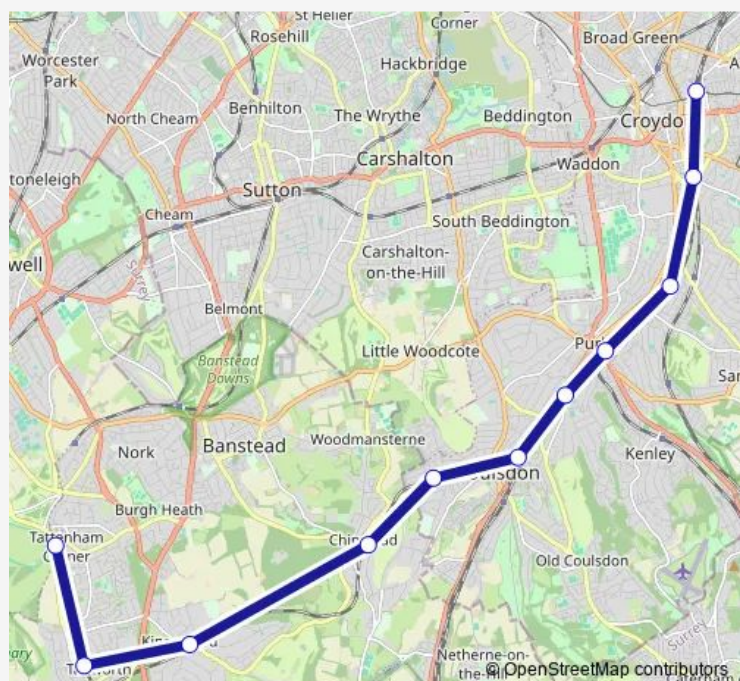

Saturday —

Sunday —

Route info

Direction: Tattenham Corner

Stops: 11

Trip Duration: 0 hour 39 min

Southern — Tattenham Corner - East Croydon

Direction

East Croydon — Tattenham Corner

11 stops

[Open route schedule](#)

East Croydon

South Croydon

Purley Oaks

Purley

Reedham (London)

Coulsdon Town

Woodmansterne

Chipstead

Kingswood

Tadworth

Tattenham Corner

Route schedule

East Croydon — Tattenham Corner

Monday	—
Tuesday	—
Wednesday	—
Thursday	—
Friday	—
Saturday	—
Sunday	07:01

Route info

Direction: East Croydon

Stops: 11

Trip Duration: 0 hour 39 min

Southern Rail time schedules and route maps are available in an offline PDF at [busmaps.com](#). Use the [busmaps.com](#) website to see live bus times, train schedule or subway schedule, and step-by-step directions for all public transit in Croydon