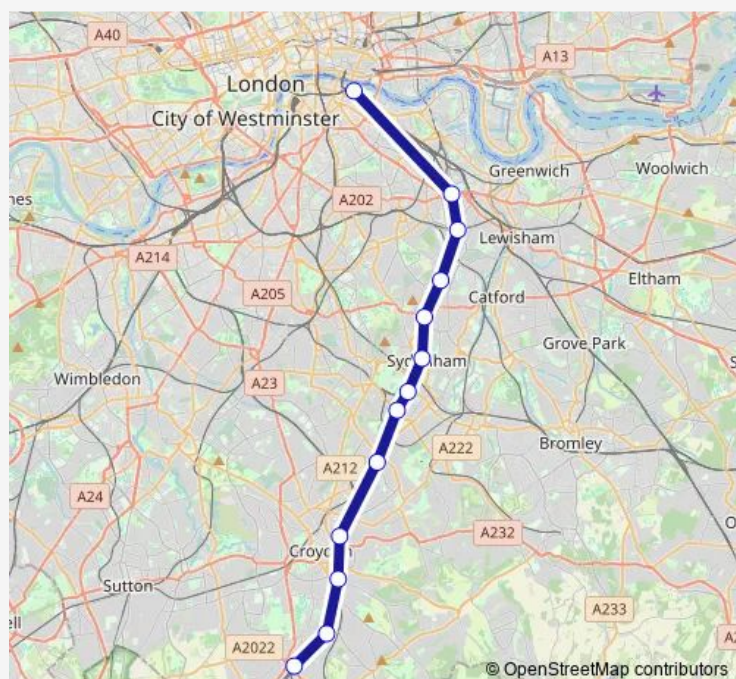

Rail Southern London Bridge - Purley

[Go to website](#)

Direction

Purley — London Bridge

13 stops

[Open route schedule](#)

- Purley
- Purley Oaks
- South Croydon
- East Croydon
- Norwood Junction
- Anerley
- Penge West
- Sydenham
- Forest Hill
- Honor Oak Park
- Brockley
- New Cross Gate
- London Bridge

Route schedule

Purley — London Bridge

Monday	05:10
Tuesday	05:10
Wednesday	05:10
Thursday	05:10
Friday	05:10
Saturday	—
Sunday	—

Route info

Direction: Purley

Stops: 13

Trip Duration: 0 hour 40 min

Southern — Purley - London Bridge

Direction

London Bridge — Purley

8 stops

[Open route schedule](#)

London Bridge

New Cross Gate

Sydenham

Norwood Junction

Direction: London Bridge

Stops: 8

Trip Duration: 0 hour 27 min

Southern Rail time schedules and route maps are available in an offline PDF at [busmaps.com](#). Use the [busmaps.com](#) website to see live bus times, train schedule or subway schedule, and step-by-step directions for all public transit in London