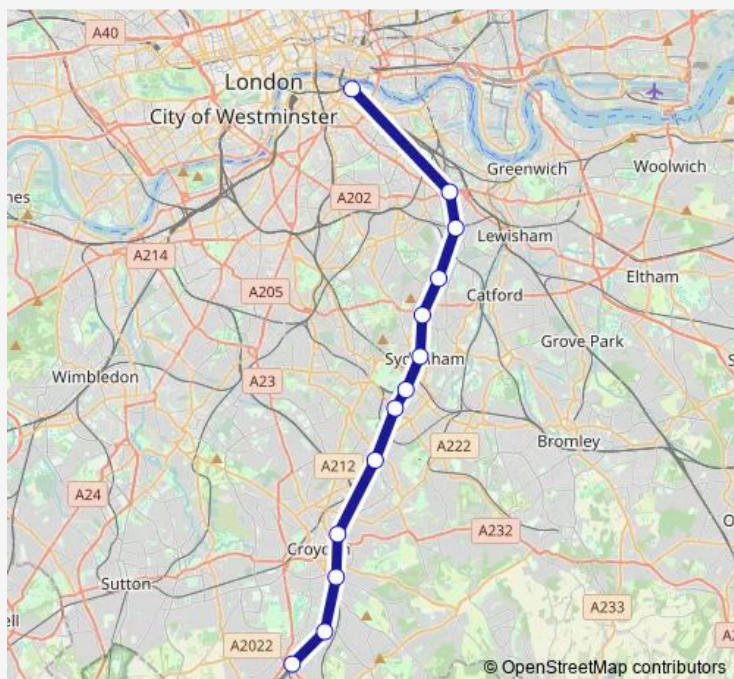

Rail Southern London Bridge - Purley

[Go to website](#)

**Direction**

Purley — London Bridge

13 stops

[Open route schedule](#)

- Purley
- Purley Oaks
- South Croydon
- East Croydon
- Norwood Junction
- Anerley
- Penge West
- Sydenham
- Forest Hill
- Honor Oak Park
- Brockley
- New Cross Gate
- London Bridge

Route schedule

Purley — London Bridge

Monday	05:10
Tuesday	05:10
Wednesday	05:10
Thursday	05:10
Friday	05:10
Saturday	—
Sunday	—

Route info

Direction: Purley

Stops: 13

Trip Duration: 0 hour 40 min

Southern — London Bridge - Purley

**Direction**

London Bridge — Purley

8 stops

[Open route schedule](#)

London Bridge

New Cross Gate

Sydenham

Norwood Junction

## Route info

Direction: London Bridge

Stops: 8

Trip Duration: 0 hour 27 min

Southern Rail time schedules and route maps are available in an offline PDF at [busmaps.com](https://busmaps.com). Use the [busmaps.com](https://busmaps.com) website to see live bus times, train schedule or subway schedule, and step-by-step directions for all public transit in London