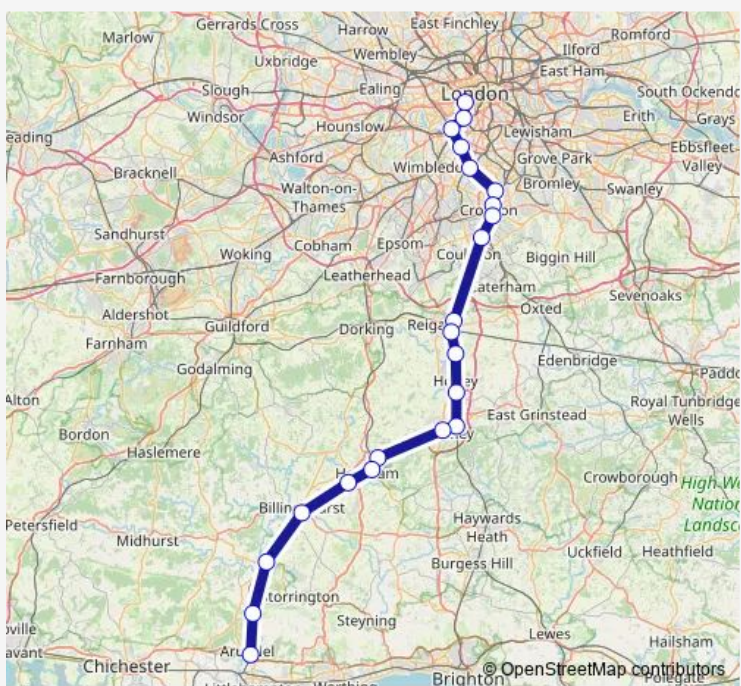

Rail Southern London Victoria - Arundel

[Go to website](#)

Direction
 London Victoria — Arundel

22 stops

[Open route schedule](#)

- London Victoria
- Battersea Park
- Clapham Junction
- Balham
- Streatham Common
- Selhurst
- East Croydon
- South Croydon
- Purley
- Redhill
- Earlswood (Surrey)
- Salfords (Surrey)
- Gatwick Airport
- Three Bridges
- Crawley
- Littlehaven
- Horsham
- Christ's Hospital
- Billingshurst
- Pulborough
- Amberley

Route schedule
 London Victoria — Arundel

Monday	—
Tuesday	—
Wednesday	—
Thursday	—
Friday	—
Saturday	—
Sunday	07:32-22:35

Route info

Direction: London Victoria

Stops: 22

Trip Duration: 1 hour 36 min

Southern — London Victoria - Arundel **BusMaps**

Direction

Arundel — London Victoria

19 stops

[Open route schedule](#)

Arundel

Amberley

Pulborough

Billingshurst

Direction: Arundel

Stops: 19

Trip Duration: 1 hour 36 min

Direction

Arundel — London Victoria

20 stops

[Open route schedule](#)

Arundel