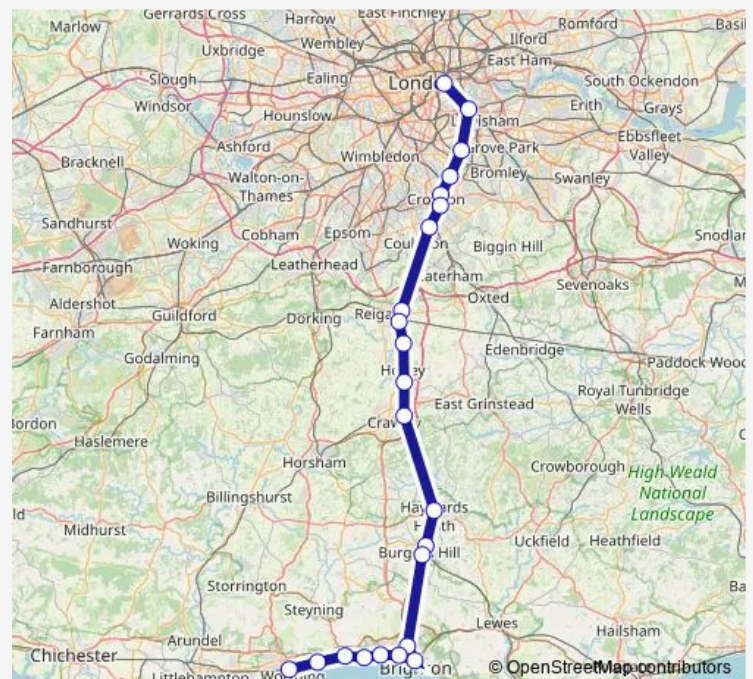

Gatwick Airport

Three Bridges

Haywards Heath

Wivelsfield

Burgess Hill

Preston Park

Brighton

Hove

Thursday —

Friday —

Saturday 22:46-00:09⁺¹

Sunday 00:08-00:09

Route info

Direction: London Bridge

Stops: 23

Trip Duration: 1 hour 34 min

Southern — London Bridge - Worthing

Lancing

Worthing

Direction

London Bridge — Worthing

22 stops

[Open route schedule](#)

London Bridge

—

Saturday

—

Sunday

23:16-23:28

Route info

Direction: London Bridge

Stops: 22