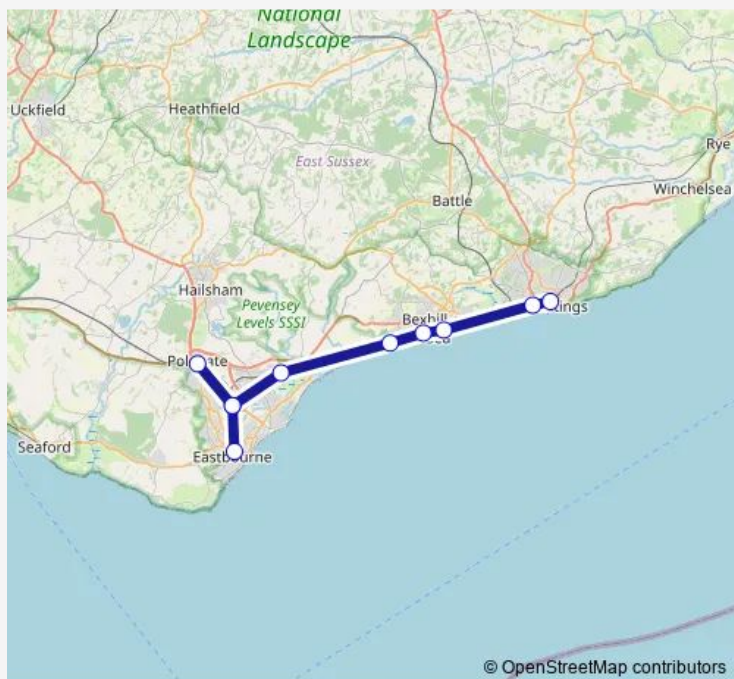

Rail Southern Polegate - Hastings

[Go to website](#)

Direction

Polegate — Hastings

10 stops

[Open route schedule](#)

- Polegate
- Hampden Park (Sussex)
- Eastbourne
- Hampden Park (Sussex)
- Pevensy & Westham
- Cooden Beach
- Collington
- Bexhill
- St Leonards Warrior Square
- Hastings

Route schedule

Polegate — Hastings

Monday	00:29-01:32 ⁺¹
Tuesday	00:10-01:32 ⁺¹
Wednesday	00:10-01:32 ⁺¹
Thursday	00:10-01:32 ⁺¹
Friday	00:10-01:32
Saturday	—
Sunday	22:03-00:29 ⁺¹

Route info

Direction: Polegate

Stops: 10

Trip Duration: 0 hour 46 min

Southern Rail time schedules and route maps are available in an offline PDF at busmaps.com. Use the busmaps.com website to see live bus times, train schedule or subway schedule, and step-by-step directions for all public transit in Bexhill-on-Sea