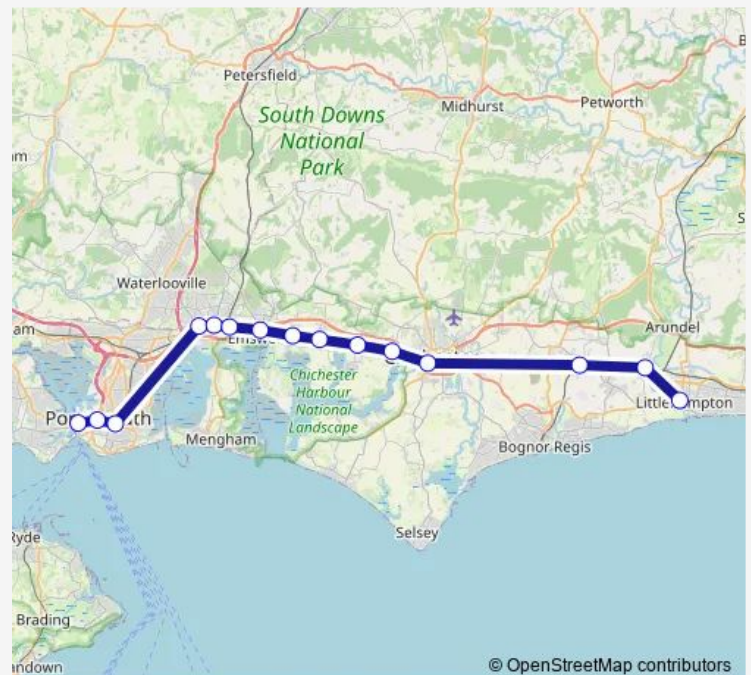

### Route schedule

Littlehampton — Portsmouth Harbour

Monday 05:55

Tuesday —

Wednesday —

Thursday —

Friday 05:55

Saturday 05:55-05:56

### Route info

Direction: Littlehampton

Stops: 16

Trip Duration: 0 hour 59 min

Southern — Portsmouth Harbour - Littlehampton

**Direction**

Littlehampton — Portsmouth Harbour

15 stops

## Route info

Direction: Littlehampton

Stops: 15

Trip Duration: 0 hour 57 min

## Route info

Direction: Portsmouth Harbour

Stops: 15

Trip Duration: 0 hour 59 min

**Direction**

Littlehampton — Portsmouth Harbour

10 stops

[Open route schedule](#)