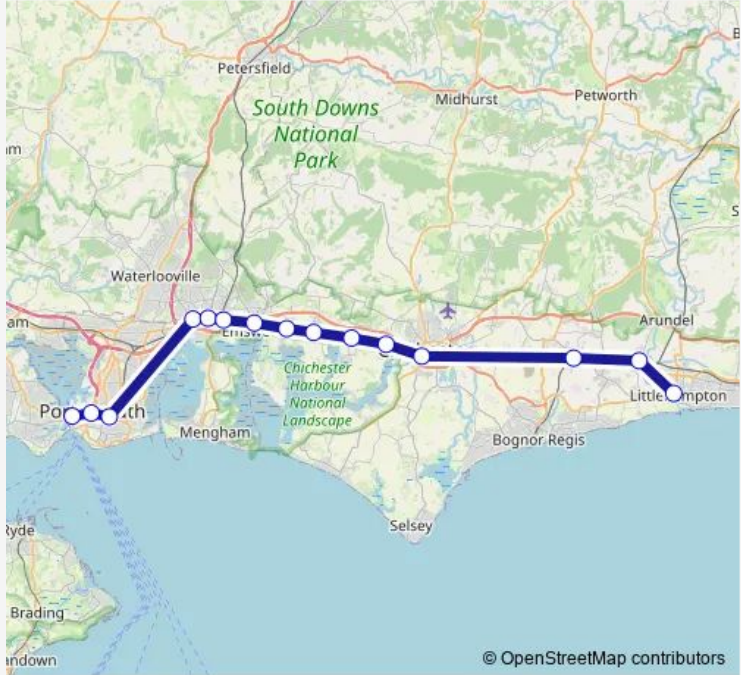

Rail Southern Portsmouth Harbour - Littlehampton

[Go to website](#)

Direction
 Littlehampton — Portsmouth Harbour
 16 stops
[Open route schedule](#)

- Littlehampton
- Ford
- Barnham
- Chichester
- Fishbourne (Sussex)
- Bosham
- Nutbourne
- Southbourne
- Emsworth
- Warblington
- Havant
- Bedhampton
- Hilsea
- Fratton
- Portsmouth & Southsea
- Portsmouth Harbour

Route schedule
 Littlehampton — Portsmouth Harbour

Monday	05:55
Tuesday	—
Wednesday	—
Thursday	—
Friday	05:55
Saturday	05:55-05:56
Sunday	—

Route info
 Direction: Littlehampton
 Stops: 16
 Trip Duration: 0 hour 59 min

Direction

Littlehampton — Portsmouth Harbour

15 stops

[Open route schedule](#)

Littlehampton

Ford

Barnham

Chichester

Littlehampton — Portsmouth Harbour

Monday	—
Tuesday	—
Wednesday	—
Thursday	—
Friday	—
Saturday	—
Sunday	06:42-08:47

Route info

Direction: Littlehampton

Stops: 10

Trip Duration: 0 hour 50 min

Southern Rail time schedules and route maps are available in an offline PDF at busmaps.com. Use the busmaps.com website to see live bus times, train schedule or subway schedule, and step-by-step directions for all public transit in Chichester