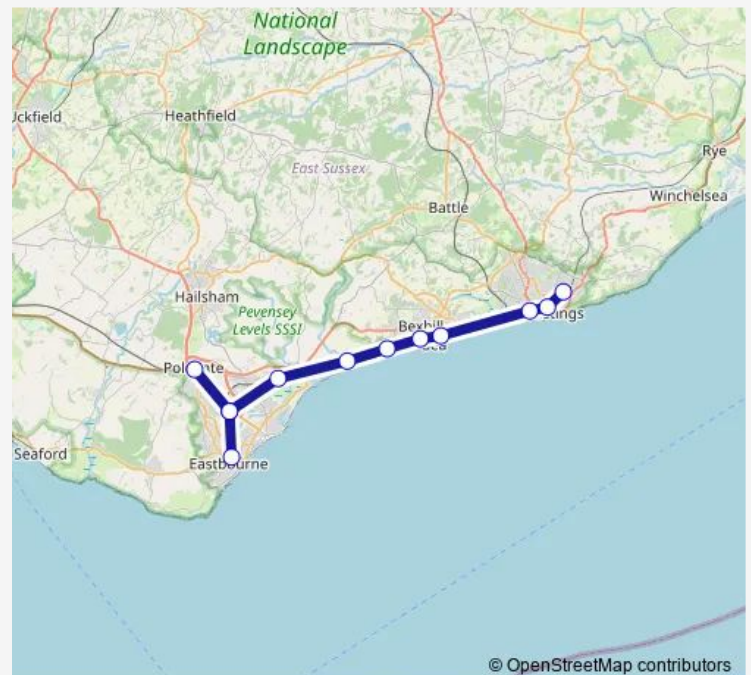

Friday —

Saturday —

Sunday

08:03-22:42

Route info

Direction: Polegate

Stops: 12

Trip Duration: 0 hour 54 min

© OpenStreetMap contributors

Southern — Ore - Polegate

Direction

Polegate — Ore

9 stops

[Open route schedule](#)

Polegate

Hampden Park (Sussex)

12 stops

[Open route schedule](#)

Ore

Hastings

St Leonards Warrior Square

Bexhill

Collington

Cooden Beach

Monday	23:27
Tuesday	22:27-23:27
Wednesday	22:27-23:27
Thursday	22:27-23:27
Friday	—
Saturday	—
Sunday	07:31-22:14

Route info

Direction: Ore

Stops: 12

Trip Duration: 0 hour 52 min

Southern Rail time schedules and route maps are available in an offline PDF at busmaps.com. Use the busmaps.com website to see live bus times, train schedule or subway schedule, and step-by-step directions for all public transit in Bexhill-on-Sea