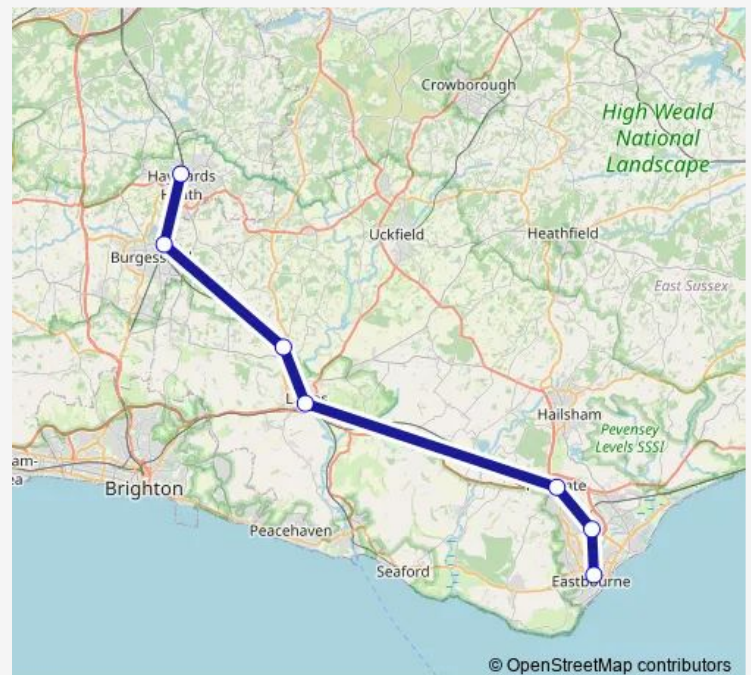

### Direction

Eastbourne — Haywards Heath

9 stops

[Open route schedule](#)

Eastbourne

Hampden Park (Sussex)

Polegate

Berwick (Sussex)

### Route schedule

Eastbourne — Haywards Heath

Monday	05:20
Tuesday	05:20
Wednesday	05:20
Thursday	05:20
Friday	05:20
Saturday	—
Sunday	06:57

### Route info

Direction: Eastbourne

Stops: 9

Trip Duration: 0 hour 46 min

Southern — Haywards Heath - Eastbourne

Southern Rail time schedules and route maps are available in an offline PDF at [busmaps.com](https://busmaps.com). Use the [busmaps.com](https://busmaps.com) website to see live bus times, train schedule or subway schedule, and step-by-step directions for all public transit in Lewes