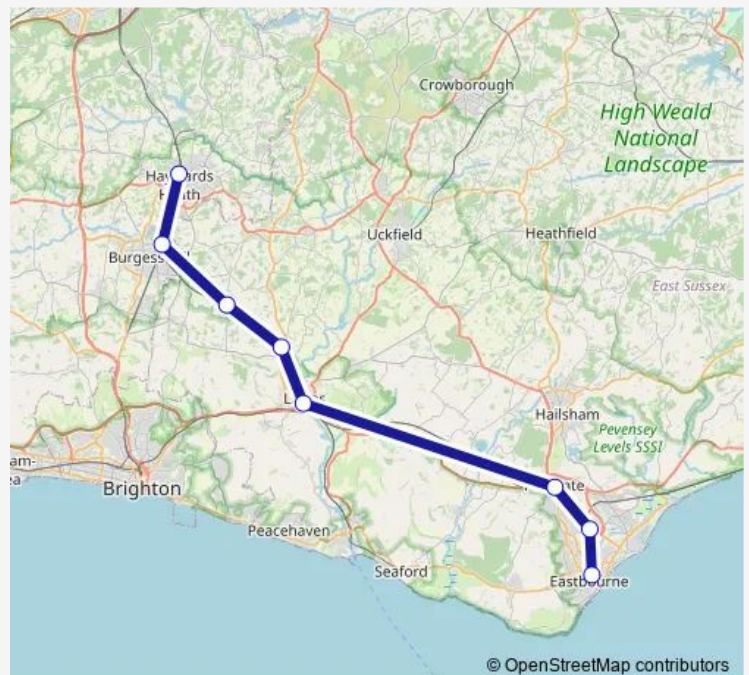

Rail Southern Haywards Heath - Eastbourne

[Go to website](#)

Direction

Eastbourne — Haywards Heath

7 stops

[Open route schedule](#)

Eastbourne

Hampden Park (Sussex)

Polegate

Lewes

Plumpton

Wivelsfield

Haywards Heath

Route schedule

Eastbourne — Haywards Heath

Monday	—
Tuesday	—
Wednesday	—
Thursday	—
Friday	—
Saturday	—
Sunday	06:57

Route info

Direction: Eastbourne

Stops: 7

Trip Duration: 0 hour 41 min

Southern — Haywards Heath - Eastbourne

Direction

Eastbourne — Haywards Heath

9 stops

Friday 05:20

Saturday —

Sunday —

Route info

Direction: Eastbourne

Stops: 9

Trip Duration: 0 hour 46 min

Direction