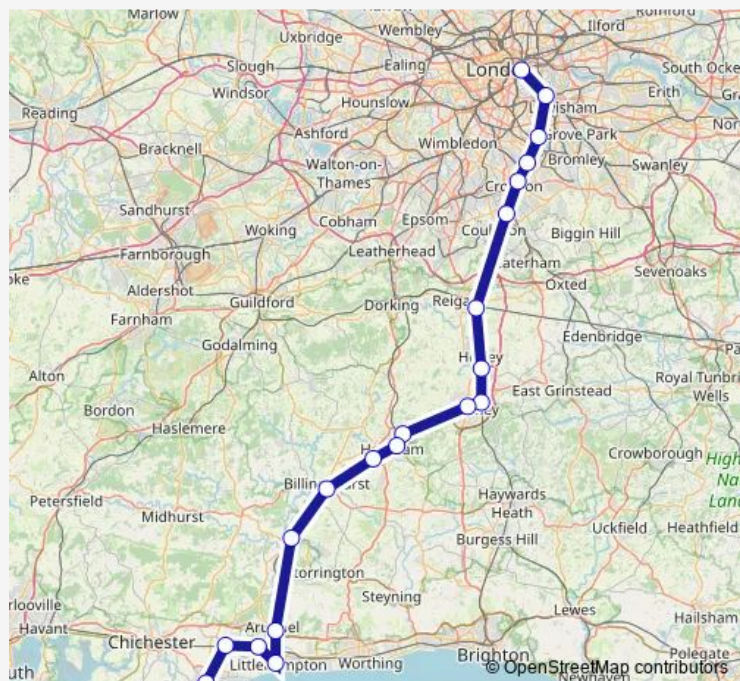

East Croydon

Norwood Junction

Sydenham

Route schedule

Bognor Regis — London Bridge

Monday	—
Tuesday	—
Wednesday	—
Thursday	—
Friday	—
Saturday	—
Sunday	07:31-21:31

Route info

Direction: Bognor Regis

Stops: 23

Trip Duration: 1 hour 49 min

Southern — Bognor Regis - London Bridge

New Cross Gate

London Bridge

Direction

London Bridge — Bognor Regis

24 stops

[Open route schedule](#)

London Bridge

New Cross Gate

Sydenham

Norwood Junction

East Croydon

South Croydon

Purley