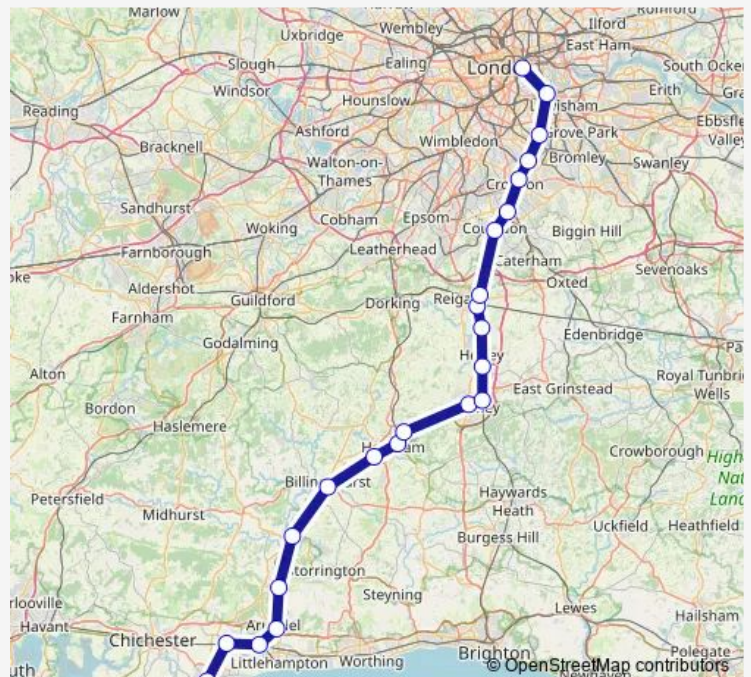

Crawley

Three Bridges

Gatwick Airport

Earlswood (Surrey)

Redhill

Purley

East Croydon

Norwood Junction

Sydenham

New Cross Gate

London Bridge

Route schedule

Bognor Regis — London Bridge

Monday	—
Tuesday	—
Wednesday	—
Thursday	—
Friday	—
Saturday	—
Sunday	09:31-21:31

Route info

Direction: Bognor Regis

Stops: 21

Trip Duration: 1 hour 48 min

Southern — Bognor Regis - London Bridge

Direction

London Bridge — Bognor Regis

20 stops

[Open route schedule](#)

London Bridge

New Cross Gate

Sydenham

Norwood Junction

East Croydon

Purley

Earlswood (Surrey)

Gatwick Airport

Three Bridges