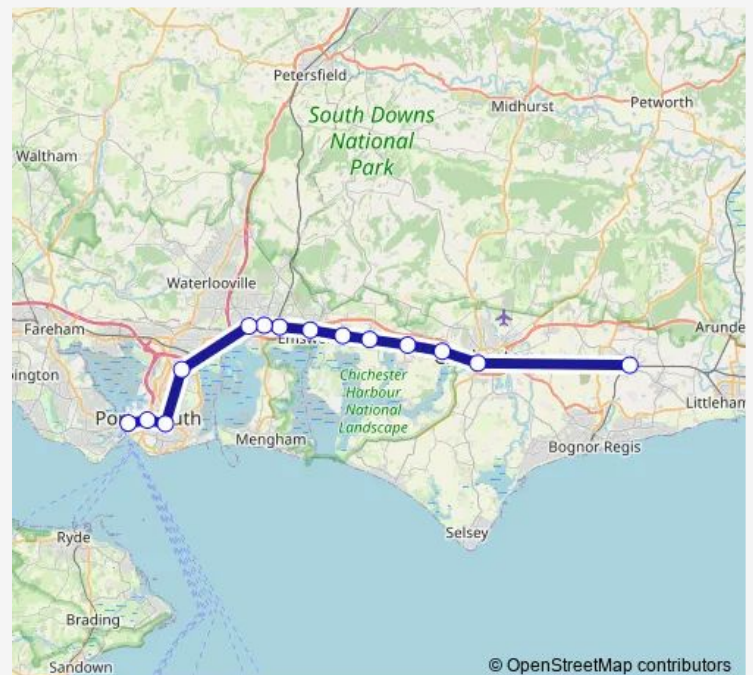

Monday —

Tuesday —

Wednesday —

Thursday —

Friday —

Saturday —

Sunday 06:52

Route info

Direction: Barnham

Stops: 8

Trip Duration: 0 hour 39 min

Southern — Barnham - Portsmouth Harbour

Direction

Portsmouth Harbour — Barnham

13 stops

[Open route schedule](#)

Stops: 13

Trip Duration: 0 hour 47 min

Direction

Barnham — Portsmouth Harbour

14 stops

[Open route schedule](#)

Barnham

Chichester

Route info

Direction: Barnham

Stops: 10

Trip Duration: 0 hour 42 min

Direction

Barnham — Portsmouth Harbour

7 stops

[Open route schedule](#)