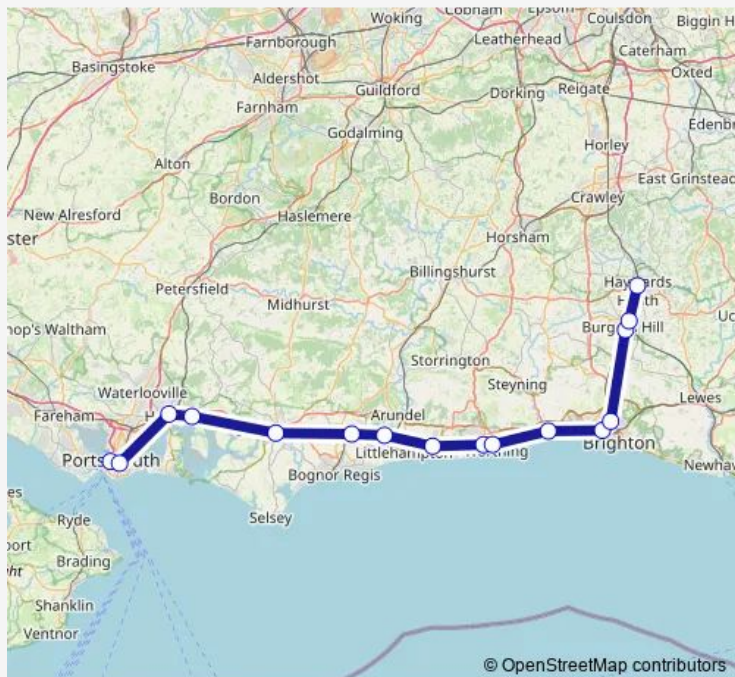

Shoreham-By-Sea (Sussex)

Hove

Preston Park

Burgess Hill

Wivelsfield

Haywards Heath

Route schedule

Portsmouth & Southsea — Haywards Heath

Monday 04:52

Tuesday —

Wednesday —

Thursday —

Friday 04:52

Saturday 04:52

Sunday —

Route info

Direction: Portsmouth & Southsea

Stops: 16

Trip Duration: 1 hour 17 min

Southern Rail time schedules and route maps are available in an offline PDF at busmaps.com. Use the busmaps.com website to see live bus times, train schedule or subway schedule, and step-by-step directions for all public transit in Portsmouth