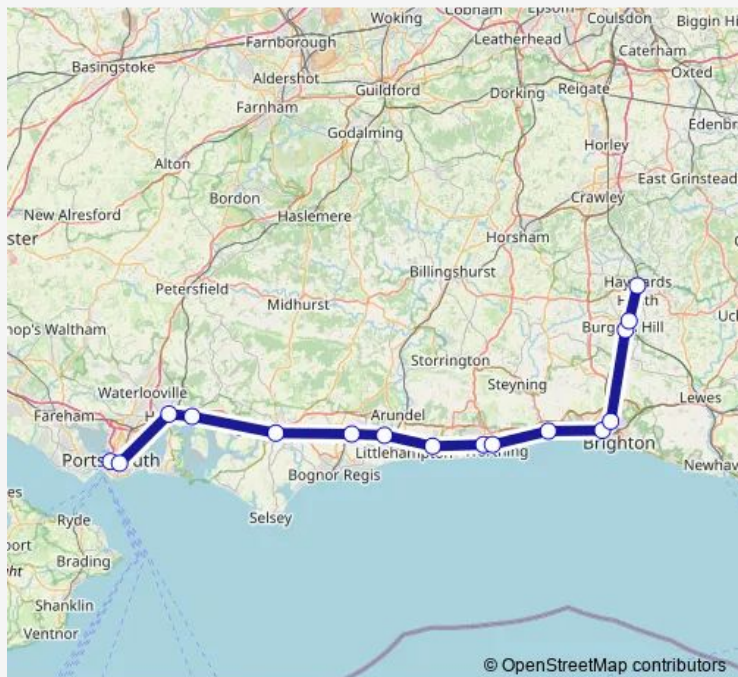

Rail Southern Portsmouth & Southsea - Haywards Heath

[Go to website](#)

Direction

Portsmouth & Southsea — Haywards Heath

16 stops

[Open route schedule](#)

Portsmouth & Southsea

Fratton

Shoreham-By-Sea (Sussex)

Hove

Preston Park

Burgess Hill

Wivelsfield

Haywards Heath

Route schedule

Portsmouth & Southsea — Haywards Heath

Monday	04:52
Tuesday	—
Wednesday	—
Thursday	—
Friday	04:52
Saturday	04:52
Sunday	—

Route info

Direction: Portsmouth & Southsea

Stops: 16

Trip Duration: 1 hour 17 min

Southern Rail time schedules and route maps are available in an offline PDF at busmaps.com. Use the busmaps.com website to see live bus times, train schedule or subway schedule, and step-by-step directions for all public transit in Portsmouth