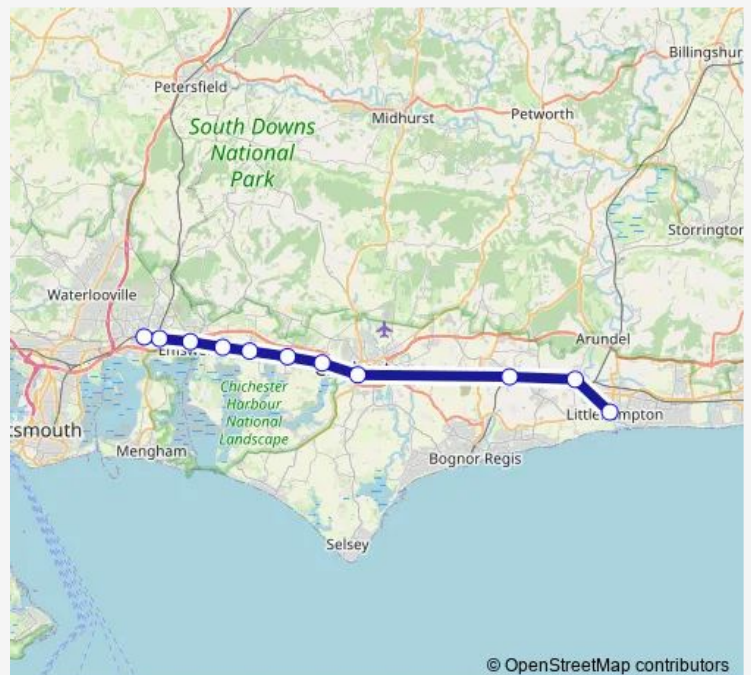

### Route info

Direction: Havant

Stops: 6

Trip Duration: 0 hour 36 min

**Direction**

Havant — Littlehampton

10 stops

[Open route schedule](#)

## Route info

Direction: Havant

Stops: 10

Trip Duration: 0 hour 37 min

**Direction**

Havant — Littlehampton

7 stops

[Open route schedule](#)

## Route info

Direction: Havant

Stops: 7

Trip Duration: 0 hour 32 min

**Direction**

Littlehampton — Havant

11 stops

[Open route schedule](#)

## Route info

Direction: Littlehampton

Stops: 11

Trip Duration: 0 hour 40 min

**Direction**

Havant — Littlehampton

11 stops

[Open route schedule](#)