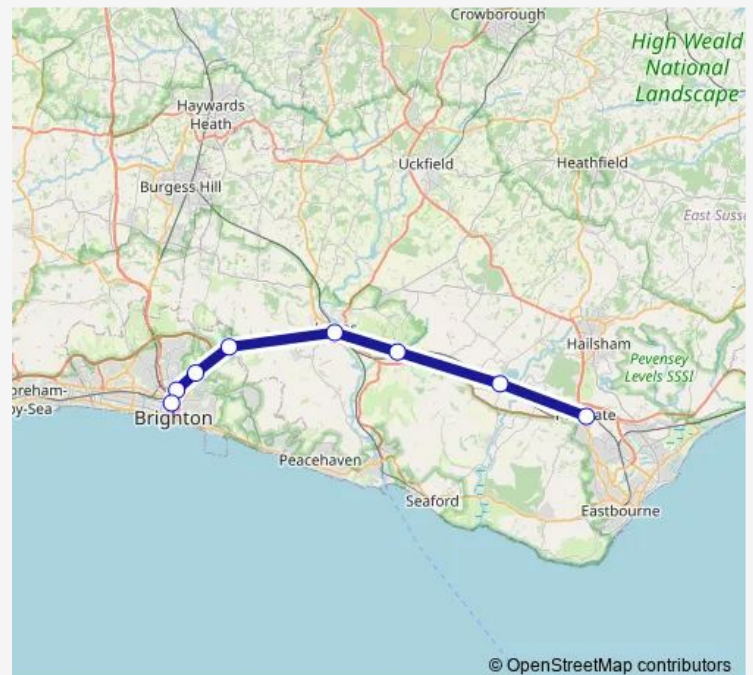

### Route schedule

Brighton — Polegate

Monday	—
Tuesday	—
Wednesday	—
Thursday	—
Friday	—
Saturday	—
Sunday	07:31-08:31

### Route info

Direction: Brighton

Stops: 6

Trip Duration: 0 hour 32 min

■ Southern — Polegate - Brighton

**Direction**

Polegate — Brighton

8 stops

## Route info

Direction: Polegate

Stops: 8

Trip Duration: 0 hour 34 min

**Direction**

Brighton — Polegate

6 stops

[Open route schedule](#)

## Route schedule

Brighton — Polegate

Monday —

Tuesday —

Wednesday —

Thursday —

Friday —

Saturday —