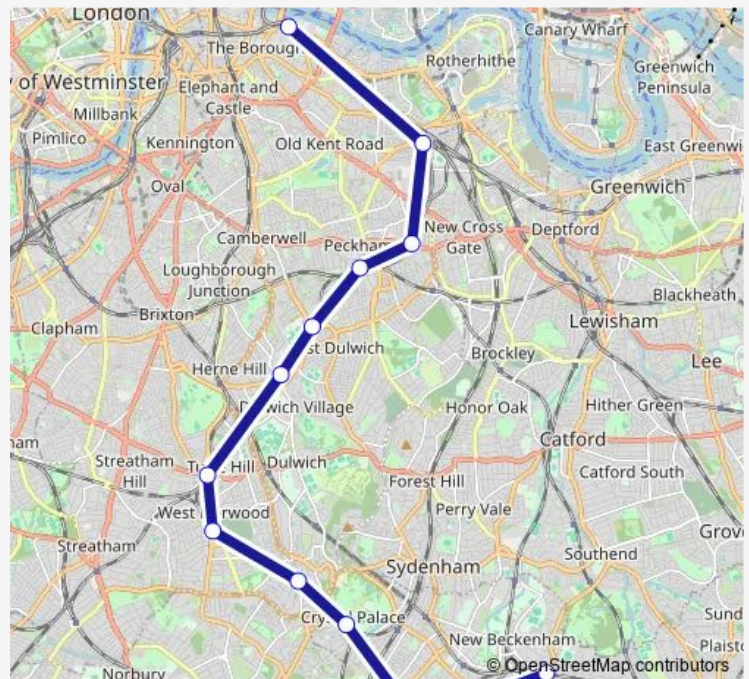

Rail Southern London Bridge - Beckenham Junction

[Go to website](#)

Direction

Beckenham Junction — London Bridge

12 stops

[Open route schedule](#)

- Beckenham Junction
- Birkbeck
- Crystal Palace
- Gipsy Hill
- West Norwood
- Tulse Hill
- North Dulwich
- East Dulwich
- Peckham Rye
- Queens Road Peckham
- South Bermondsey
- London Bridge

Route schedule

Beckenham Junction — London Bridge

Monday	06:43-23:15
Tuesday	06:43-23:13
Wednesday	06:43-23:13
Thursday	06:43-23:13
Friday	06:43-23:15
Saturday	07:43-23:15
Sunday	—

Route info

Direction: Beckenham Junction

Stops: 12

Trip Duration: 0 hour 38 min

■ Southern — London Bridge - Beckenham Junction

Direction

London Bridge — Beckenham Junction

12 stops

[Open route schedule](#)

London Bridge

Thursday 05:56-22:14

Friday 05:56-22:14

Saturday 06:44-22:14

Sunday —

Route info

Direction: London Bridge

Stops: 12

Trip Duration: 0 hour 43 min