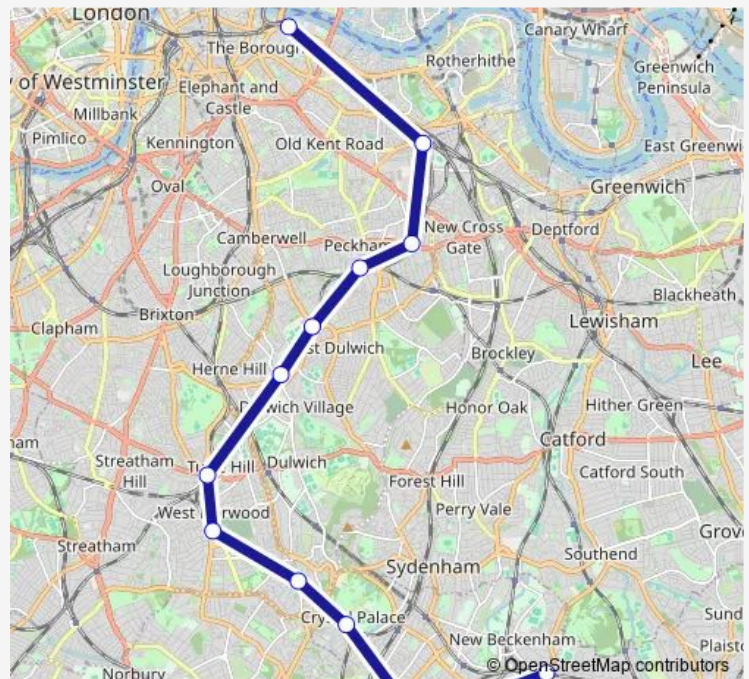

Rail Southern London Bridge - Beckenham Junction

[Go to website](#)

Direction

Beckenham Junction — London Bridge

12 stops

[Open route schedule](#)

- Beckenham Junction
- Birkbeck
- Crystal Palace
- Gipsy Hill
- West Norwood
- Tulse Hill
- North Dulwich
- East Dulwich
- Peckham Rye
- Queens Road Peckham
- South Bermondsey
- London Bridge

Route schedule

Beckenham Junction — London Bridge

Monday	06:43-23:15
Tuesday	06:43-23:13
Wednesday	06:43-23:13
Thursday	06:43-23:13
Friday	06:43-23:15
Saturday	07:43-23:15
Sunday	—

Route info

Direction: Beckenham Junction

Stops: 12

Trip Duration: 0 hour 38 min

■ Southern — London Bridge - Beckenham Junction

Direction

London Bridge — Beckenham Junction

12 stops

[Open route schedule](#)

London Bridge

Thursday 05:56-22:14

Friday 05:56-22:14

Saturday 06:44-22:14

Sunday —

Route info

Direction: London Bridge

Stops: 12

Trip Duration: 0 hour 44 min