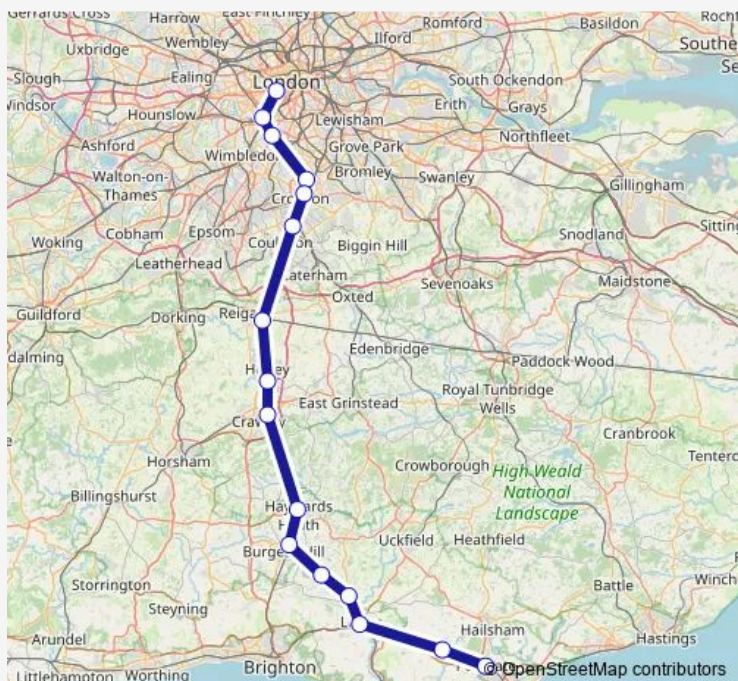

Rail Southern London Victoria - Polegate

[Go to website](#)

Direction

London Victoria — Polegate

17 stops

[Open route schedule](#)

- London Victoria
- Clapham Junction
- Balham
- Selhurst
- East Croydon
- South Croydon
- Purley
- Earlswood (Surrey)
- Gatwick Airport
- Three Bridges
- Haywards Heath
- Wivelsfield
- Plumpton
- Cooksbridge
- Lewes
- Berwick (Sussex)
- Polegate

Route schedule

London Victoria — Polegate

Monday	—
Tuesday	—
Wednesday	—
Thursday	—
Friday	—
Saturday	—
Sunday	08:46-22:46

Route info

Direction: London Victoria

Stops: 17

Trip Duration: 1 hour 27 min

Southern — London Victoria - Polegate

Direction: Polegate

Stops: 19

Trip Duration: 1 hour 40 min

Direction

Polegate — London Victoria

15 stops

[Open route schedule](#)

Polegate

Stops: 15

Trip Duration: 1 hour 35 min

Direction

Polegate — London Victoria

16 stops

[Open route schedule](#)

Polegate

Lewes