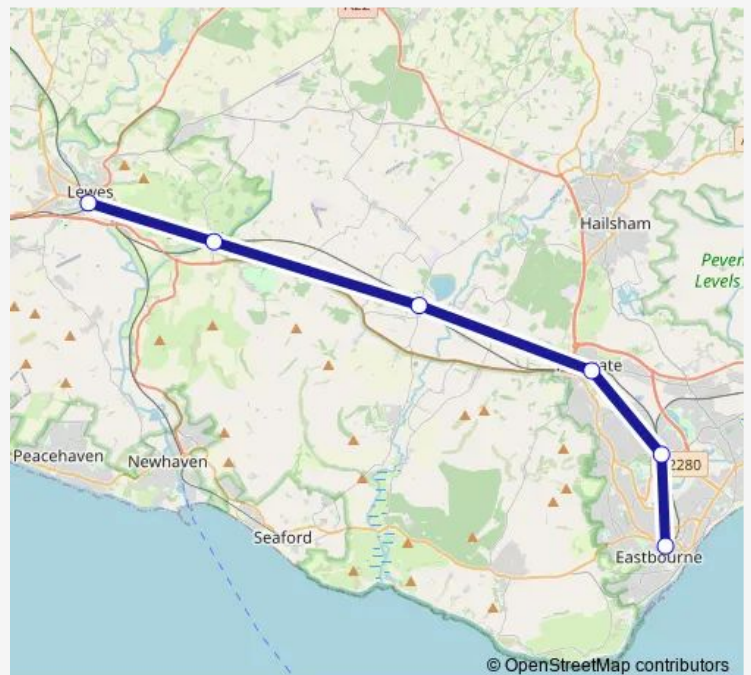

Wednesday —

Thursday —

Friday —

Saturday 04:04

Sunday 05:50-21:44

Route info

Direction: Eastbourne

Stops: 6

Trip Duration: 0 hour 24 min

Southern — Lewes - Eastbourne

Direction

Lewes — Eastbourne

6 stops

[Open route schedule](#)

Lewes

Glynde

Berwick (Sussex)

Polegate

Hampden Park (Sussex)

Eastbourne

Route schedule

Lewes — Eastbourne

Monday	00:25
Tuesday	—
Wednesday	—
Thursday	—
Friday	—
Saturday	—
Sunday	07:19-00:25 ⁺¹

Route info

Direction: Lewes

Stops: 6

Trip Duration: 0 hour 26 min

Direction

Lewes — Eastbourne

4 stops

[Open route schedule](#)

Lewes