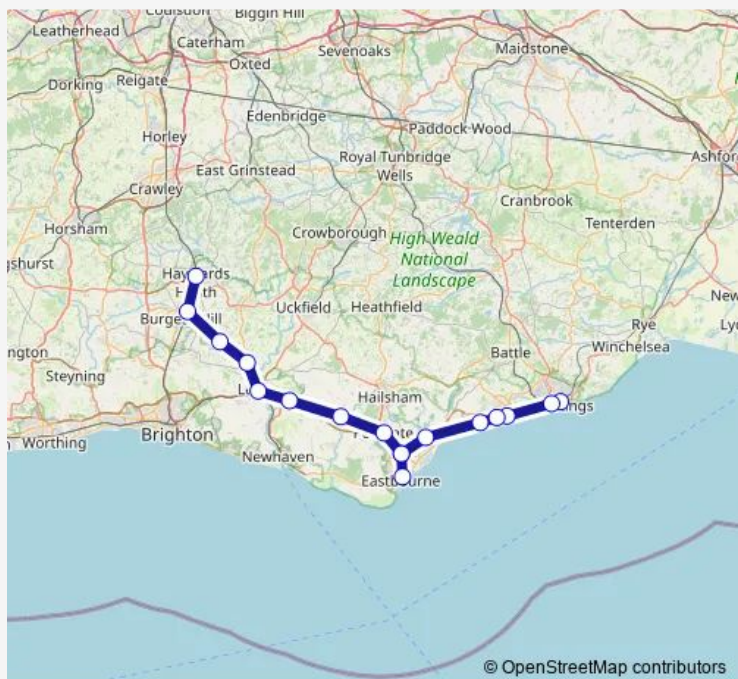

Rail Southern Hastings - Haywards Heath

[Go to website](#)

Direction

Hastings — Haywards Heath

17 stops

[Open route schedule](#)

- Hastings
- St Leonards Warrior Square
- Bexhill
- Collington
- Cooden Beach
- Pevensey & Westham
- Hampden Park (Sussex)
- Eastbourne
- Hampden Park (Sussex)
- Polegate
- Berwick (Sussex)
- Glynde
- Lewes
- Cooksbridge
- Plumpton
- Wivelsfield
- Haywards Heath

Route schedule

Hastings — Haywards Heath

Monday	05:07
Tuesday	05:07
Wednesday	05:07
Thursday	05:07
Friday	05:07
Saturday	—
Sunday	—

Route info

Direction: Hastings

Stops: 17

Trip Duration: 1 hour 36 min

© OpenStreetMap contributors

Southern Rail time schedules and route maps are available in an offline PDF at busmaps.com. Use the busmaps.com website to see live bus times, train schedule or subway schedule, and step-by-step directions for all public transit in Lewes