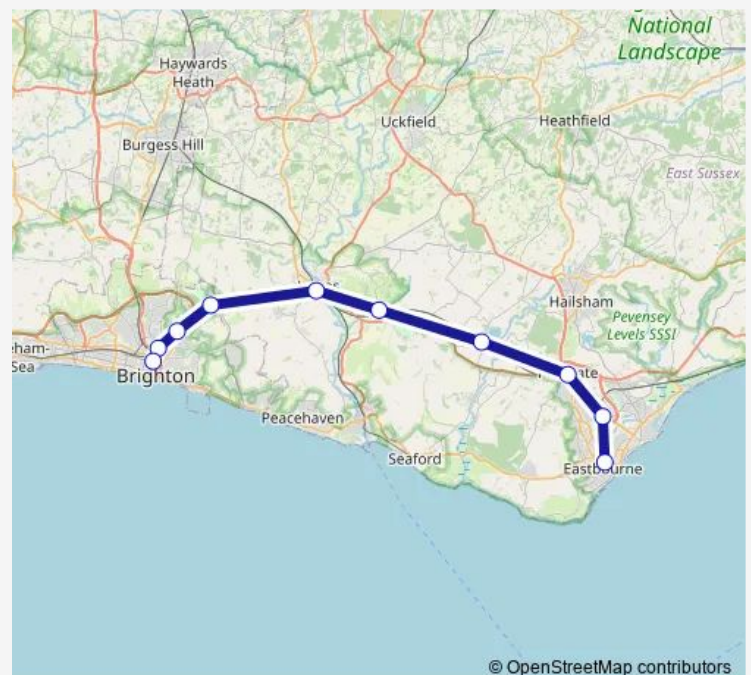

Wednesday 21:26-22:26

Thursday 21:26-22:26

Friday 04:20-22:26

Saturday 04:20-00:19⁺¹

Sunday 00:19-02:11

Route info

Direction: Brighton

Stops: 6

Trip Duration: 0 hour 44 min

■ Southern — Eastbourne - Brighton

Direction

Brighton — Eastbourne

8 stops

[Open route schedule](#)

Brighton

London Road (Brighton)

Route info

Direction: Eastbourne

Stops: 10

Trip Duration: 0 hour 44 min

Direction

Brighton — Eastbourne

8 stops

[Open route schedule](#)

Sunday 06:05-23:24

Route info

Direction: Brighton

Stops: 8

Trip Duration: 0 hour 40 min

Direction

Brighton — Eastbourne

10 stops